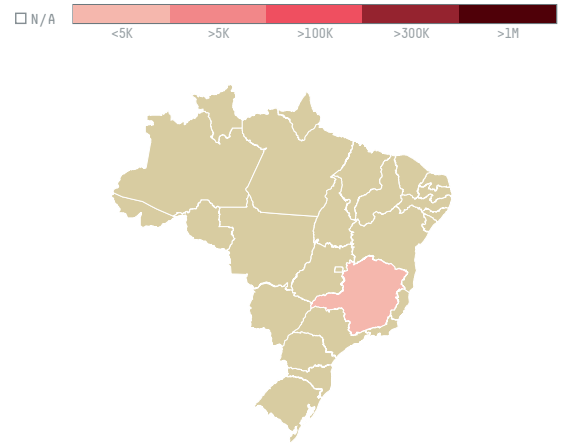

trase

COFFY-HANDELS - GESELLSCHAT BREMEN MBH

ACTIVITY	COMMODITY	COUNTRY	YEAR
Importer	Coffee	Brazil	2016

COFFY-HANDELS - GESELLSCHAT BREMEN MBH was the 1371st largest importer of coffee from BRAZIL in 2016, accounting for 22 tons. As an importer, COFFY-HANDELS - GESELLSCHAT BREMEN MBH sources from 4 municipalities, or 1% of the coffee production municipalities. The main destination of the coffee imported by COFFY-HANDELS - GESELLSCHAT BREMEN MBH is GERMANY, accounting for 100% of the total.

TOP DESTINATION COUNTRIES OF COFFEE IMPORTED BY COFFY-HANDELS - GESELLSCHAT BREMEN MBH:

COMPARING COMPANIES IMPORTING COFFEE FROM BRAZIL IN 2016

Trase is a partnership between

In collaboration with

and many other organizations and individuals.