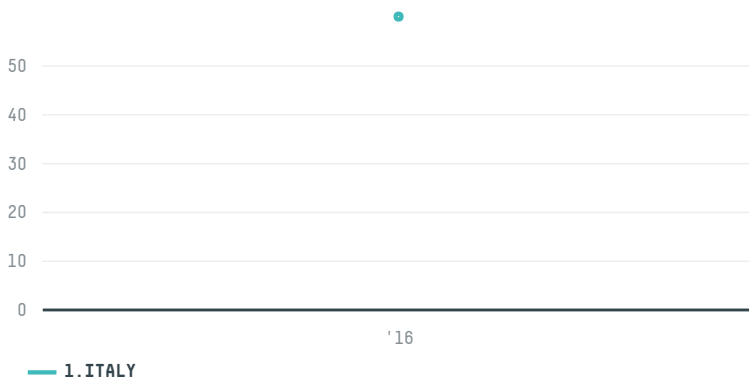

trase

ZICAFFEE SPA

ACTIVITY: **Importer**
COMMODITY: **Coffee**
COUNTRY: **Brazil**
YEAR: **2016**

ZICAFFEE SPA was the 1033rd largest importer of coffee from BRAZIL in 2016, accounting for 60 tons. As an importer, ZICAFFEE SPA sources from 1 municipalities, or 0% of the coffee production municipalities. The main destination of the coffee imported by ZICAFFEE SPA is ITALY, accounting for 100% of the total.

TOP DESTINATION COUNTRIES OF COFFEE IMPORTED BY ZICAFFEE SPA:

Trase is a partnership between

In collaboration with

and many other organizations and individuals.

Donors

[Terms of Use](#) · [Privacy policy](#) · [Cookie policy](#) · [Contact us](#)