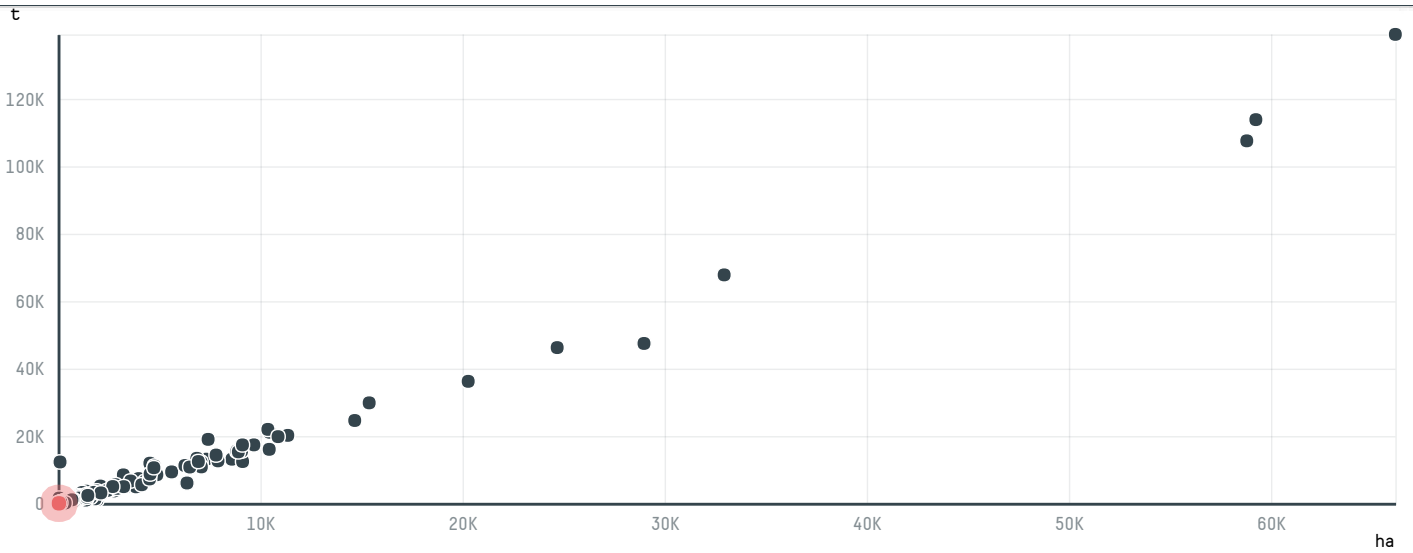

trase

ZICAFFEE SPA

ACTIVITY: **Importer**
COMMODITY: **Coffee**
COUNTRY: **Brazil**
YEAR: **2016**

ZICAFFEE SPA was the 1033rd largest importer of coffee from BRAZIL in 2016, accounting for 60 tons. As an importer, ZICAFFEE SPA sources from 1 municipalities, or 0% of the coffee production municipalities. The main destination of the coffee imported by ZICAFFEE SPA is ITALY, accounting for 100% of the total.

TOP DESTINATION COUNTRIES OF COFFEE IMPORTED BY ZICAFFEE SPA:

Trase is a partnership between

In collaboration with

and many other organizations and individuals.

Donors

[Terms of Use](#) · [Privacy policy](#) · [Cookie policy](#) · [Contact us](#)