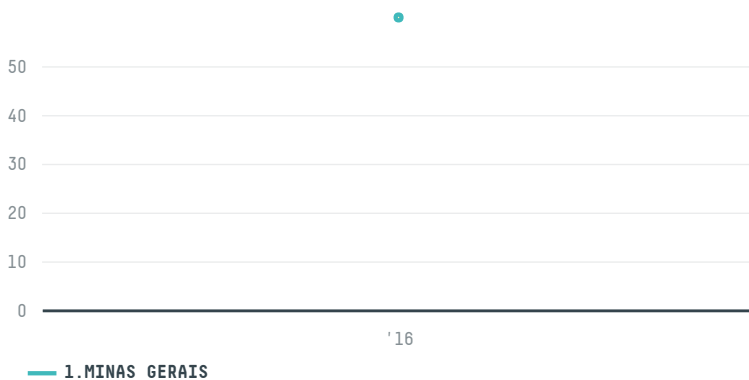

trase

ZICAFFEE SPA

ACTIVITY: **Importer**
COMMODITY: **Coffee**
COUNTRY: **Brazil**
YEAR: **2016**

ZICAFFEE SPA was the 1033rd largest importer of coffee from BRAZIL in 2016, accounting for 60 tons. As an importer, ZICAFFEE SPA sources from 1 municipalities, or 0% of the coffee production municipalities. The main destination of the coffee imported by ZICAFFEE SPA is ITALY, accounting for 100% of the total.

TOP DESTINATION COUNTRIES OF COFFEE IMPORTED BY ZICAFFEE SPA:

Trase is a partnership between

In collaboration with

and many other organizations and individuals.

Donors

[Terms of Use](#) · [Privacy policy](#) · [Cookie policy](#) · [Contact us](#)