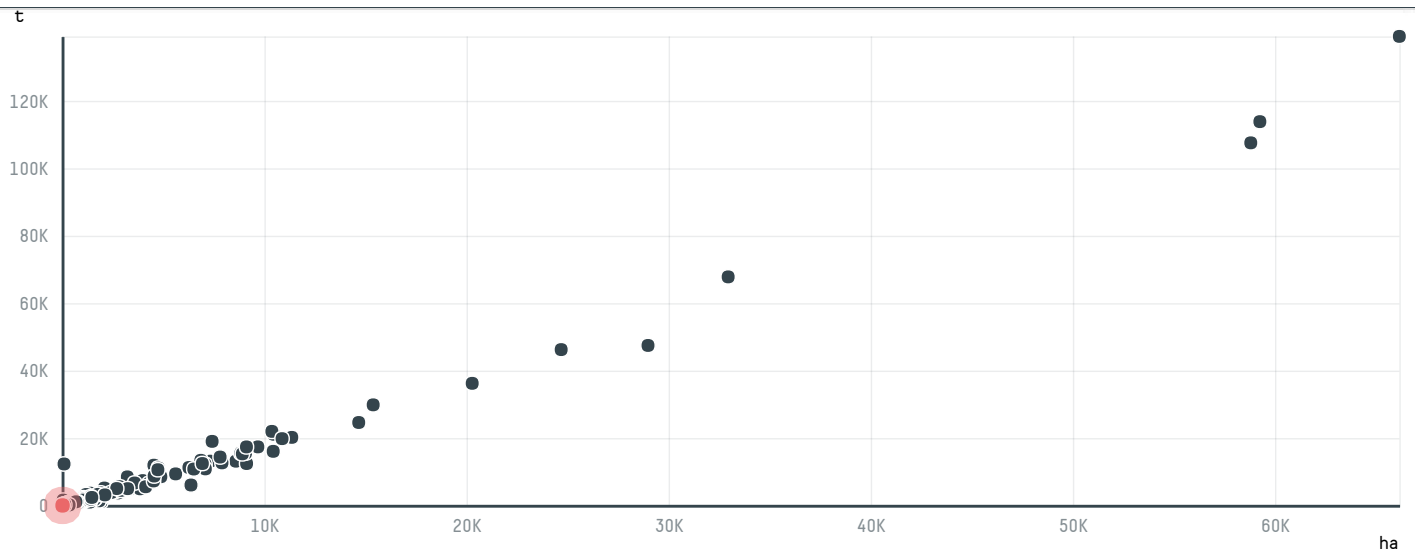

trase

ROMANI & C. SPA

ACTIVITY: **Importer**
COMMODITY: **Coffee**
COUNTRY: **Brazil**
YEAR: **2016**

ROMANI & C. SPA was the 1371st largest importer of coffee from BRAZIL in 2016, accounting for 22 tons. As an importer, ROMANI & C. SPA sources from 1 municipalities, or 0% of the coffee production municipalities. The main destination of the coffee imported by ROMANI & C. SPA is ITALY, accounting for 100% of the total.

TOP DESTINATION COUNTRIES OF COFFEE IMPORTED BY ROMANI & C. SPA:

Trase is a partnership between

In collaboration with

and many other organizations and individuals.

Donors

[Terms of Use](#) · [Privacy policy](#) · [Cookie policy](#) · [Contact us](#)