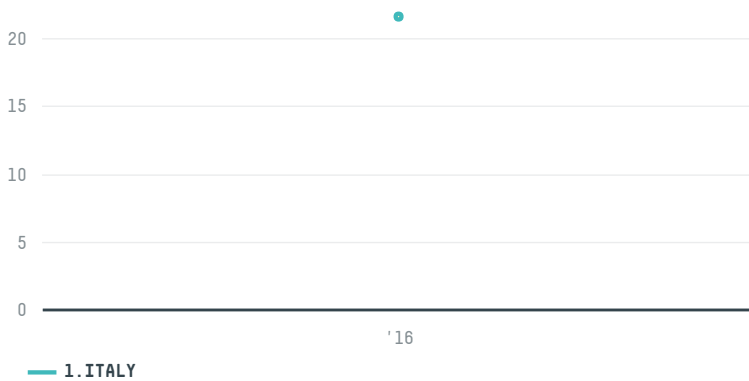

trase

ROMANI & C. SPA

ACTIVITY: **Importer**
COMMODITY: **Coffee**
COUNTRY: **Brazil**
YEAR: **2016**

ROMANI & C. SPA was the 1371st largest importer of coffee from BRAZIL in 2016, accounting for 22 tons. As an importer, ROMANI & C. SPA sources from 1 municipalities, or 0% of the coffee production municipalities. The main destination of the coffee imported by ROMANI & C. SPA is ITALY, accounting for 100% of the total.

TOP DESTINATION COUNTRIES OF COFFEE IMPORTED BY ROMANI & C. SPA:

Trase is a partnership between

In collaboration with

and many other organizations and individuals.

Donors

[Terms of Use](#) · [Privacy policy](#) · [Cookie policy](#) · [Contact us](#)