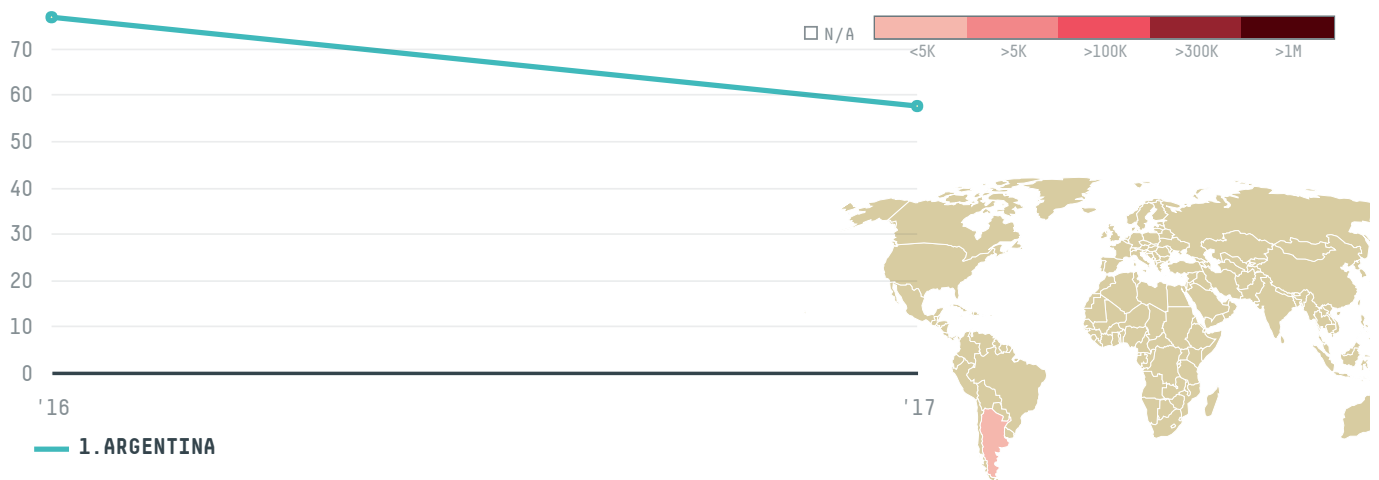

TOP DESTINATION COUNTRIES OF COFFEE IMPORTED BY YTAPEMA IMPORTADORA SA:

This website uses cookies to provide you with an improved user experience. By continuing to browse this site, you consent to the use of cookies and similar technologies. Please visit our [privacy policy](#) for further details.

I AGREE