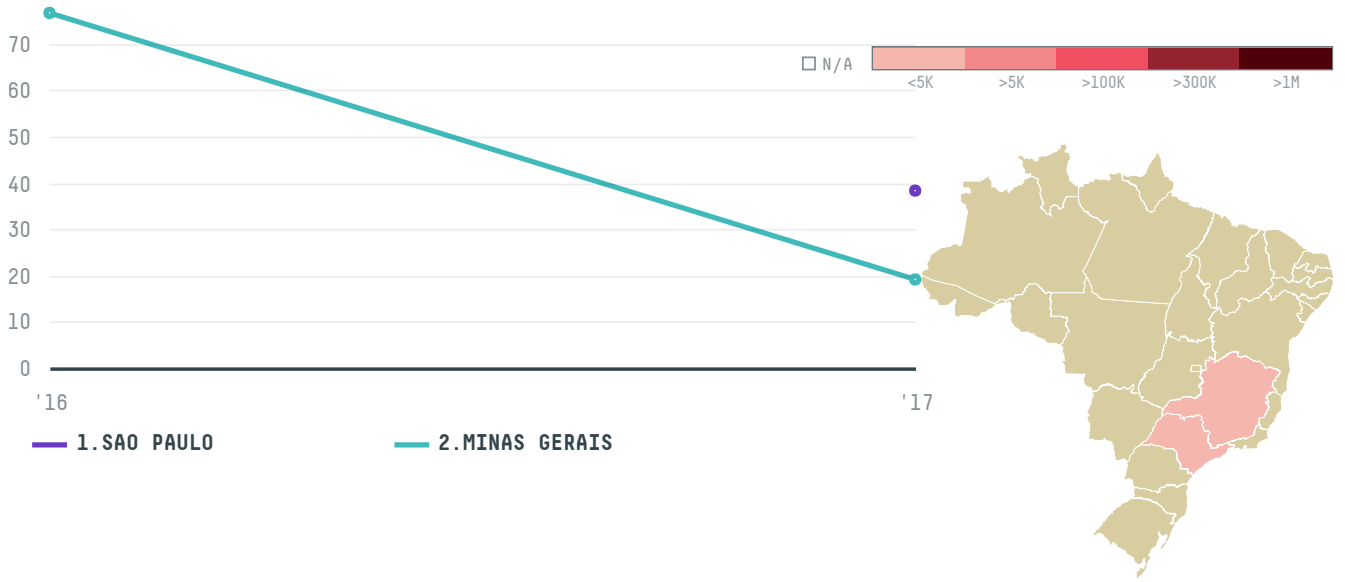

Trase is a partnership between

In collaboration with

and many other organizations

Donors

This website uses cookies to provide you with an improved user experience. By continuing to browse this site, you consent to the use of cookies and similar technologies. Please visit our [privacy policy](#) for further details.

I AGREE