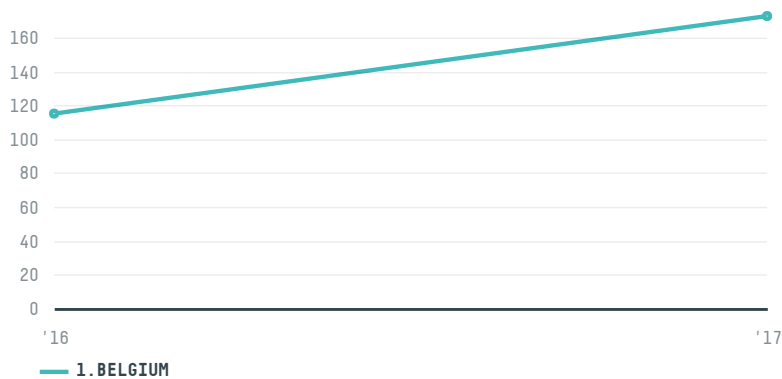

trase

MEO-FICHAUX S.A.S

ACTIVITY: **Importer**
COMMODITY: **Coffee**
COUNTRY: **Brazil**
YEAR: **2017**

MEO-FICHAUX S.A.S was the 547th largest importer of coffee from BRAZIL in 2017, accounting for 173 tons. This is a 50% increase vs the previous year. As an importer, MEO-FICHAUX S.A.S sources from 4 municipalities, or 1% of the coffee production municipalities. The main destination of the coffee imported by MEO-FICHAUX S.A.S is BELGIUM, accounting for 100% of the total.

TOP DESTINATION COUNTRIES OF COFFEE IMPORTED BY MEO-FICHAUX S.A.S:

COMPARING COMPANIES IMPORTING COFFEE FROM BRAZIL IN 2017

Trase is a partnership between

In collaboration with

and many other organizations and individuals.