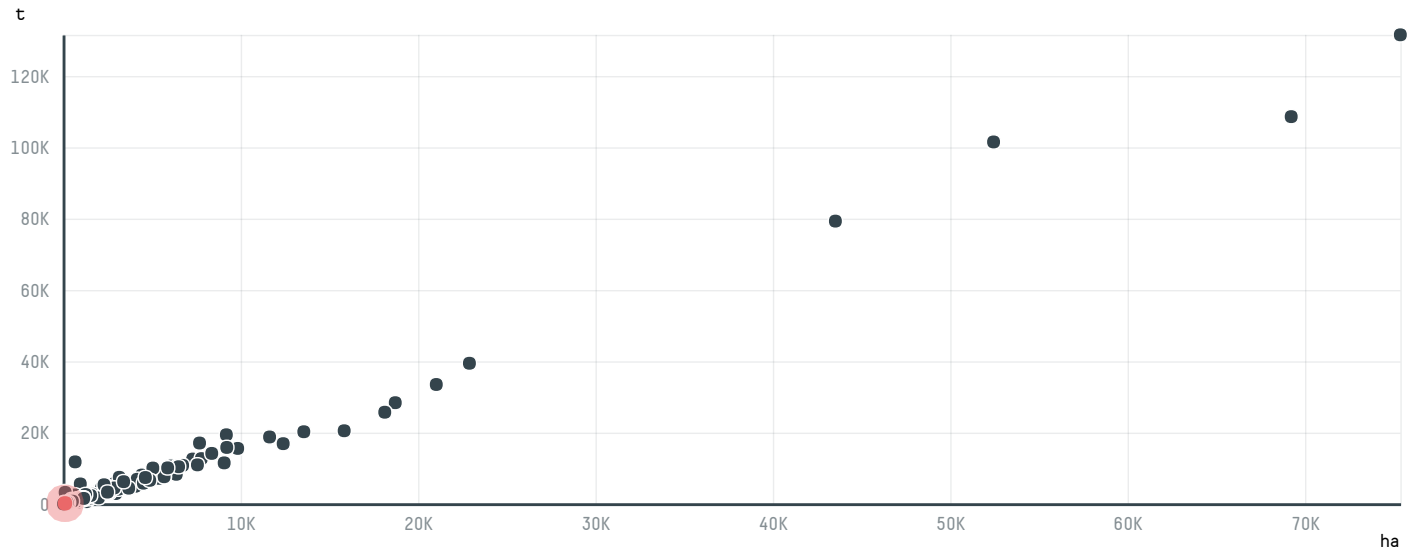

trase

MEO-FICHAUX S.A.S

ACTIVITY: **Importer**
COMMODITY: **Coffee**
COUNTRY: **Brazil**
YEAR: **2017**

MEO-FICHAUX S.A.S was the 547th largest importer of coffee from BRAZIL in 2017, accounting for 173 tons. This is a 50% increase vs the previous year. As an importer, MEO-FICHAUX S.A.S sources from 4 municipalities, or 1% of the coffee production municipalities. The main destination of the coffee imported by MEO-FICHAUX S.A.S is BELGIUM, accounting for 100% of the total.

TOP DESTINATION COUNTRIES OF COFFEE IMPORTED BY MEO-FICHAUX S.A.S:

COMPARING COMPANIES IMPORTING COFFEE FROM BRAZIL IN 2017

Trase is a partnership between

In collaboration with

and many other organizations and individuals.