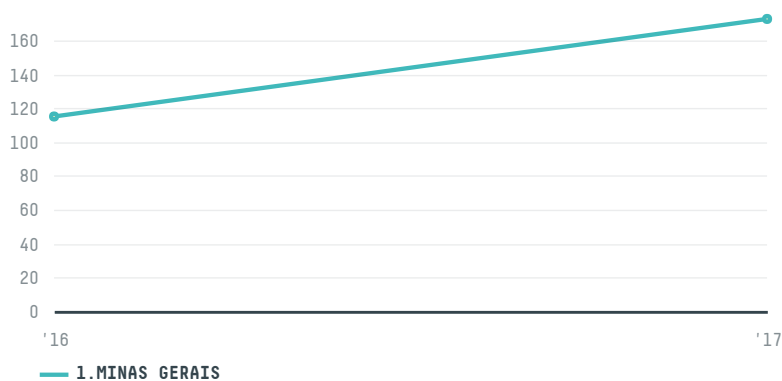

trase

MEO-FICHAUX S.A.S

ACTIVITY: **Importer**
COMMODITY: **Coffee**
COUNTRY: **Brazil**
YEAR: **2017**

MEO-FICHAUX S.A.S was the 547th largest importer of coffee from BRAZIL in 2017, accounting for 173 tons. This is a 50% increase vs the previous year. As an importer, MEO-FICHAUX S.A.S sources from 4 municipalities, or 1% of the coffee production municipalities. The main destination of the coffee imported by MEO-FICHAUX S.A.S is BELGIUM, accounting for 100% of the total.

TOP DESTINATION COUNTRIES OF COFFEE IMPORTED BY MEO-FICHAUX S.A.S:

COMPARING COMPANIES IMPORTING COFFEE FROM BRAZIL IN 2017

Trase is a partnership between

In collaboration with

and many other organizations and individuals.