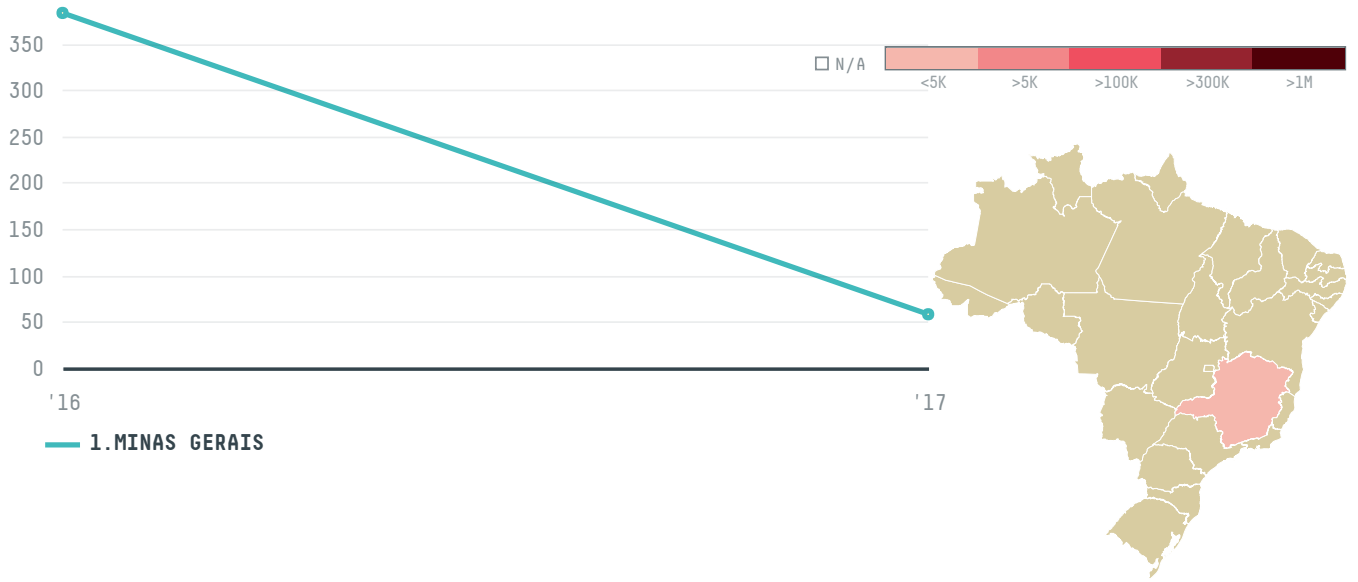

Trase is a partnership between

In collaboration with

and many other organizations

Donors

This website uses cookies to provide you with an improved user experience. By continuing to browse this site, you consent to the use of cookies and similar technologies. Please visit our [privacy policy](#) for further details.

I AGREE