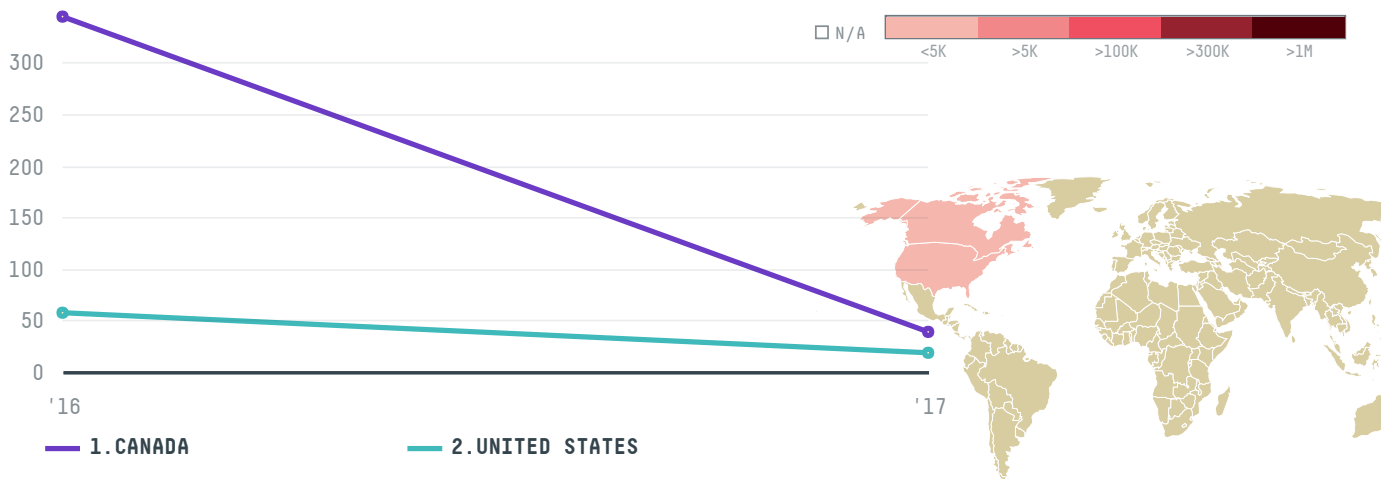

TOP DESTINATION COUNTRIES OF COFFEE IMPORTED BY N. J. DOUEK & FILS INC.:

This website uses cookies to provide you with an improved user experience. By continuing to browse this site, you consent to the use of cookies and similar technologies. Please visit our [privacy policy](#) for further details.

I AGREE