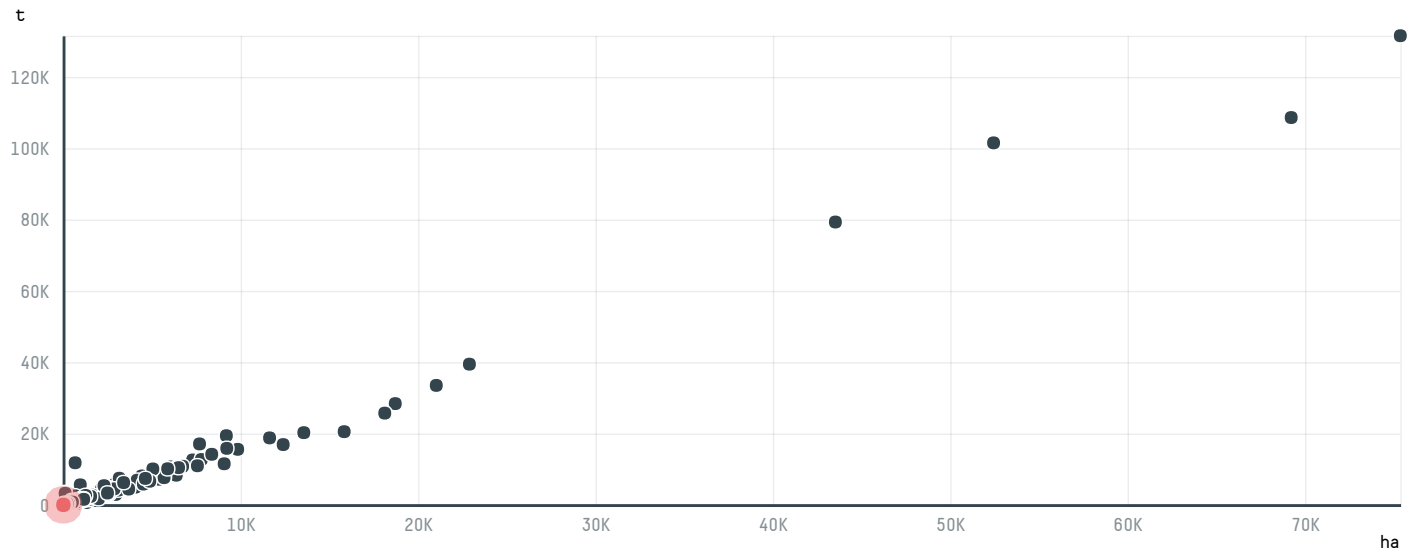

COMPARING COMPANIES IMPORTING COFFEE FROM BRAZIL IN 2017

Trase is a partnership between

In collaboration with

and many other organizations and individuals.

Donors

[Terms of Use](#) · [Privacy policy](#) · [Cookie policy](#) · [Contact us](#)