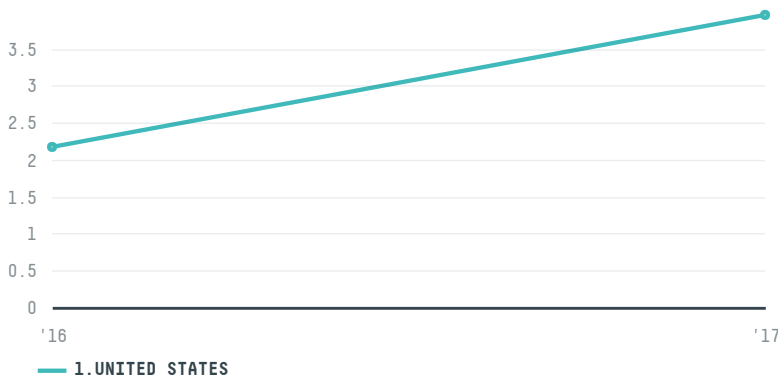

TOP DESTINATION COUNTRIES OF COFFEE IMPORTED BY UNLEASHED COFFEE LLC: