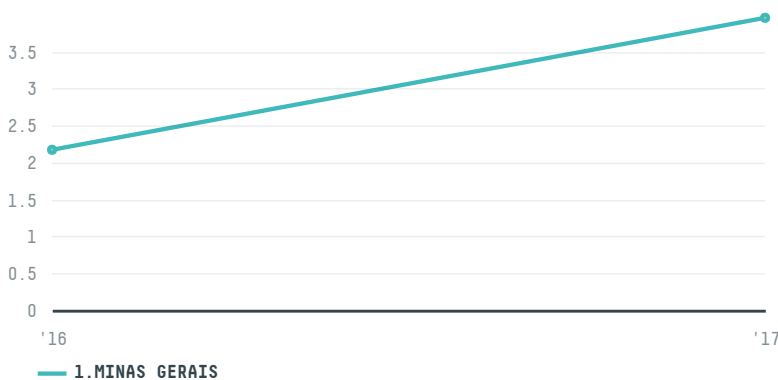

TOP DESTINATION COUNTRIES OF COFFEE IMPORTED BY UNLEASHED COFFEE LLC: