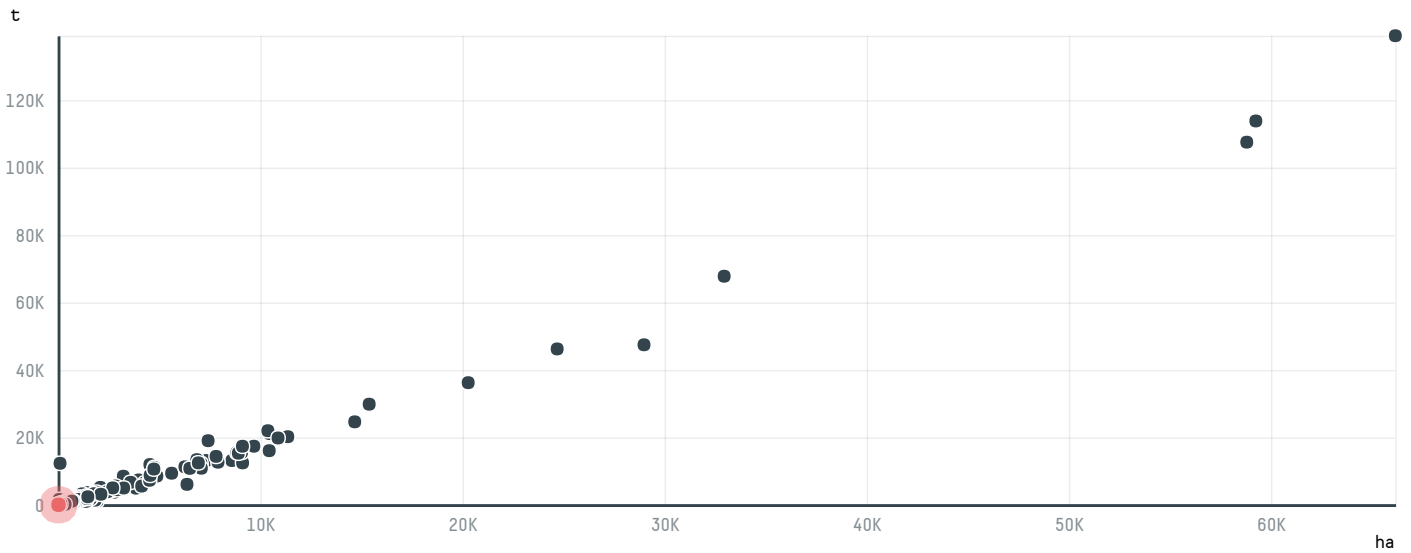

COMPARING COMPANIES IMPORTING COFFEE FROM BRAZIL IN 2016

Trase is a partnership between

In collaboration with

and many other organizations and individuals.

Donors

[Terms of Use](#) · [Privacy policy](#) · [Cookie policy](#) · [Contact us](#)