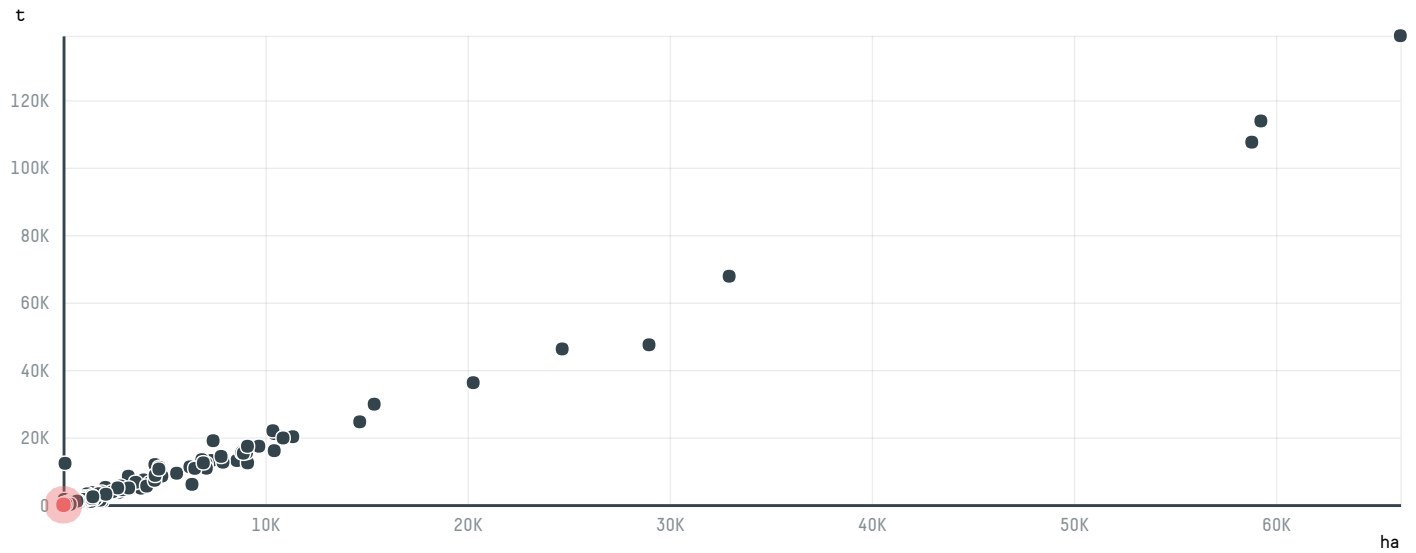

trase

CARAVELLE IMPEX SRL (CP-002/16)

ACTIVITY: **Importer**
COMMODITY: **Coffee**
COUNTRY: **Brazil**
YEAR: **2016**

CARAVELLE IMPEX SRL (CP-002/16) was the 1429th largest importer of coffee from BRAZIL in 2016, accounting for 19 tons. As an importer, CARAVELLE IMPEX SRL (CP-002/16) sources from 1 municipalities, or 0% of the coffee production municipalities. The main destination of the coffee imported by CARAVELLE IMPEX SRL (CP-002/16) is ROMANIA, accounting for 100% of the total.

TOP DESTINATION COUNTRIES OF COFFEE IMPORTED BY CARAVELLE IMPEX SRL (CP-002/16):

COMPARING COMPANIES IMPORTING COFFEE FROM BRAZIL IN 2016

Trase is a partnership between

In collaboration with

and many other organizations and individuals.