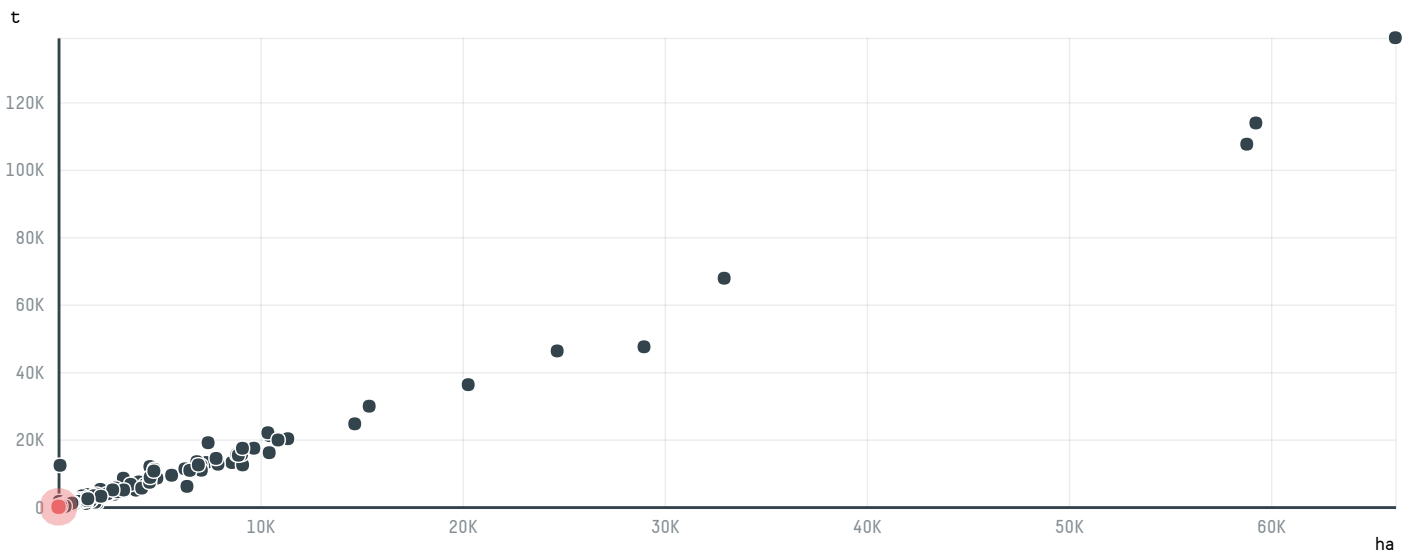

TOP DESTINATION COUNTRIES OF COFFEE IMPORTED BY SOJITZ CORPORATION (CA-169/15):

□ N/A <5K >5K >100K >300K >1M

COMPARING COMPANIES IMPORTING COFFEE FROM BRAZIL IN 2016

Trase is a partnership between

In collaboration with