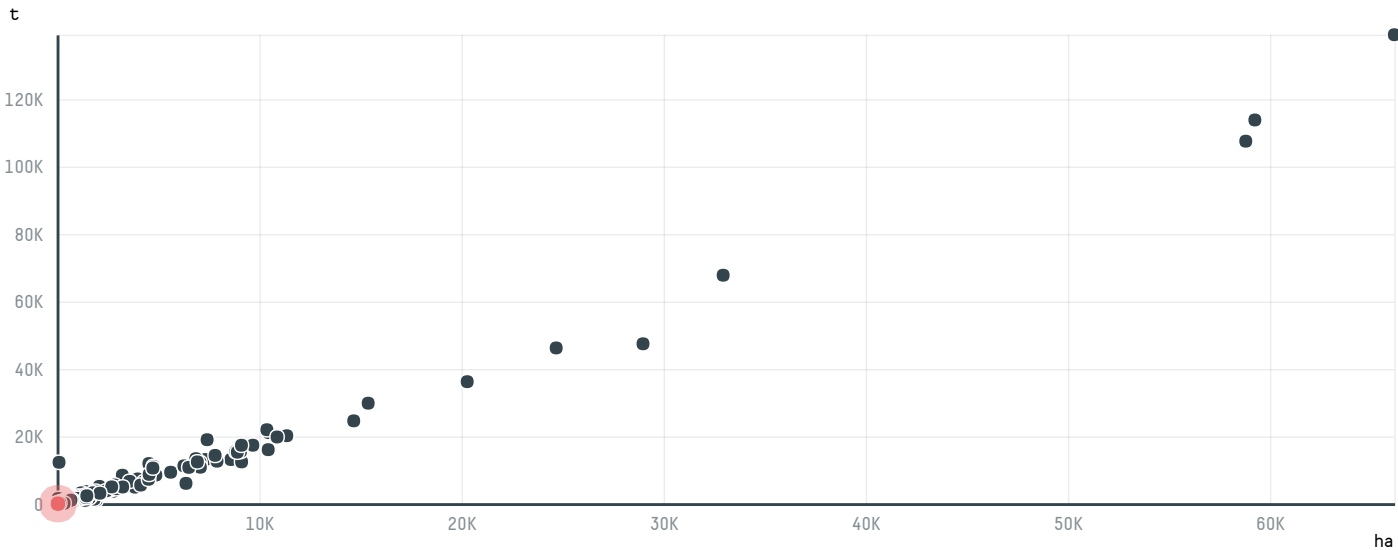

trase

MARUBENI CORPORATION (CA-130/16)

ACTIVITY	COMMODITY	COUNTRY	YEAR
Importer	Coffee	Brazil	2016

MARUBENI CORPORATION (CA-130/16) was the 1059th largest importer of coffee from BRAZIL in 2016, accounting for 53 tons. As an importer, MARUBENI CORPORATION (CA-130/16) sources from 1 municipalities, or 0% of the coffee production municipalities. The main destination of the coffee imported by MARUBENI CORPORATION (CA-130/16) is JAPAN, accounting for 100% of the total.

TOP DESTINATION COUNTRIES OF COFFEE IMPORTED BY MARUBENI CORPORATION (CA-130/16):

COMPARING COMPANIES IMPORTING COFFEE FROM BRAZIL IN 2016

Trase is a partnership between

In collaboration with

and many other organizations and individuals.