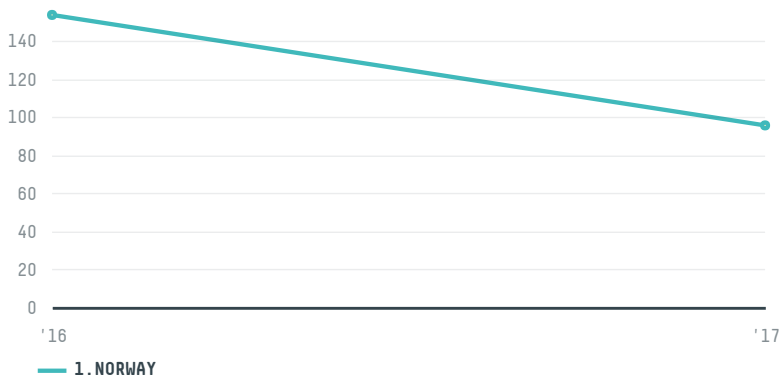

TOP DESTINATION COUNTRIES OF COFFEE IMPORTED BY SOLBERG & HANSEN AS.: