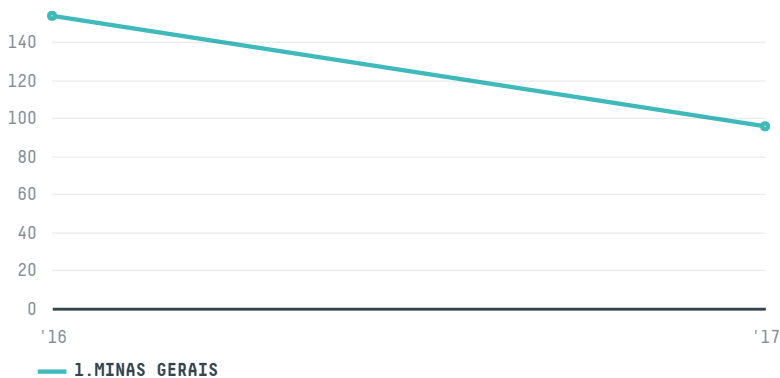

TOP DESTINATION COUNTRIES OF COFFEE IMPORTED BY SOLBERG & HANSEN AS.: