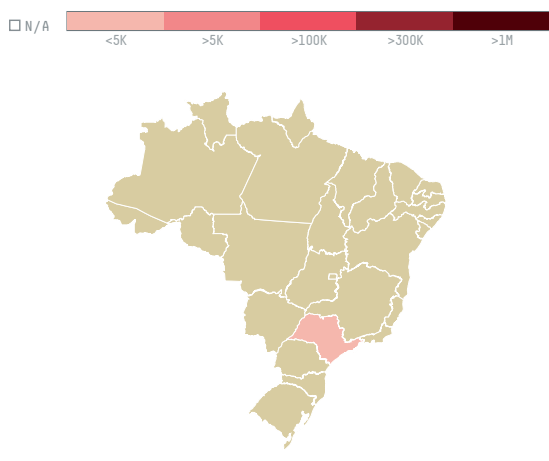

trase

DE LUCA VIAN IMPORTERS LIMITED (DL-001/16)

ACTIVITY	COMMODITY	COUNTRY	YEAR
Importer	Coffee	Brazil	2016

DE LUCA VIAN IMPORTERS LIMITED (DL-001/16) was the 1511th largest importer of coffee from BRAZIL in 2016, accounting for 18 tons. As an importer, DE LUCA VIAN IMPORTERS LIMITED (DL-001/16) sources from 1 municipalities, or 0% of the coffee production municipalities. The main destination of the coffee imported by DE LUCA VIAN IMPORTERS LIMITED (DL-001/16) is UNITED KINGDOM, accounting for 100% of the total.

TOP DESTINATION COUNTRIES OF COFFEE IMPORTED BY DE LUCA VIAN IMPORTERS LIMITED (DL-001/16):

COMPARING COMPANIES IMPORTING COFFEE FROM BRAZIL IN 2016

Trase is a partnership between

In collaboration with

and many other organizations and individuals.