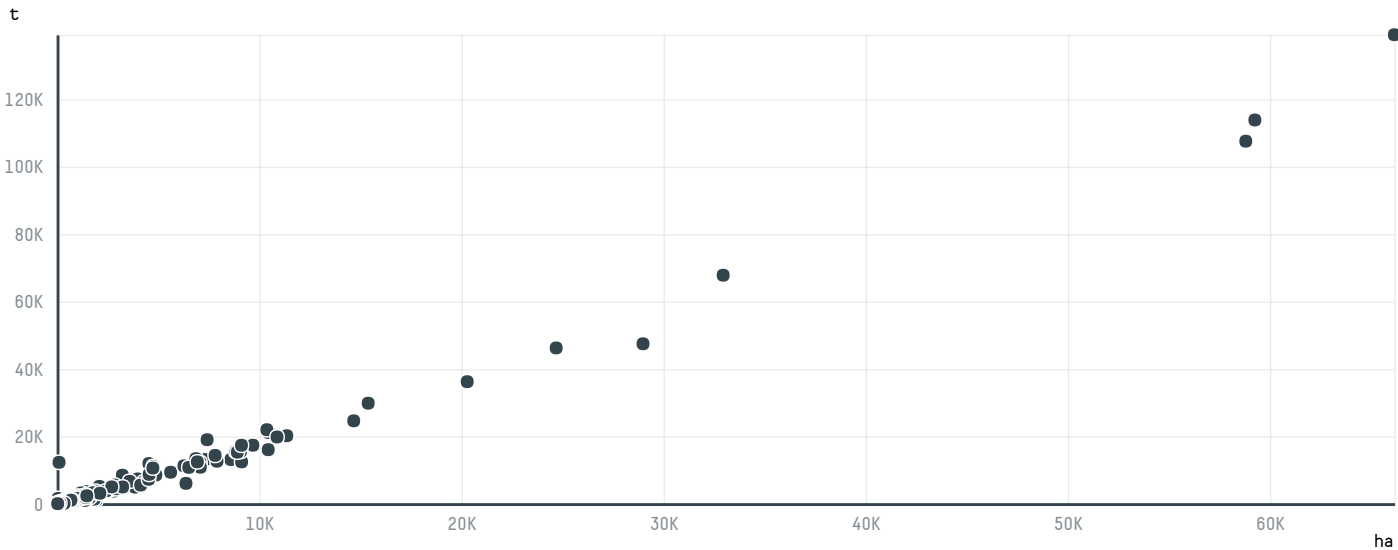

trase

DE LUCA VIAN IMPORTERS LIMITED (DL-001/16)

ACTIVITY	COMMODITY	COUNTRY	YEAR
Importer	Coffee	Brazil	2016

DE LUCA VIAN IMPORTERS LIMITED (DL-001/16) was the 1511th largest importer of coffee from BRAZIL in 2016, accounting for 18 tons. As an importer, DE LUCA VIAN IMPORTERS LIMITED (DL-001/16) sources from 1 municipalities, or 0% of the coffee production municipalities. The main destination of the coffee imported by DE LUCA VIAN IMPORTERS LIMITED (DL-001/16) is UNITED KINGDOM, accounting for 100% of the total.

TOP DESTINATION COUNTRIES OF COFFEE IMPORTED BY DE LUCA VIAN IMPORTERS LIMITED (DL-001/16):

COMPARING COMPANIES IMPORTING COFFEE FROM BRAZIL IN 2016

Trase is a partnership between

In collaboration with

and many other organizations and individuals.