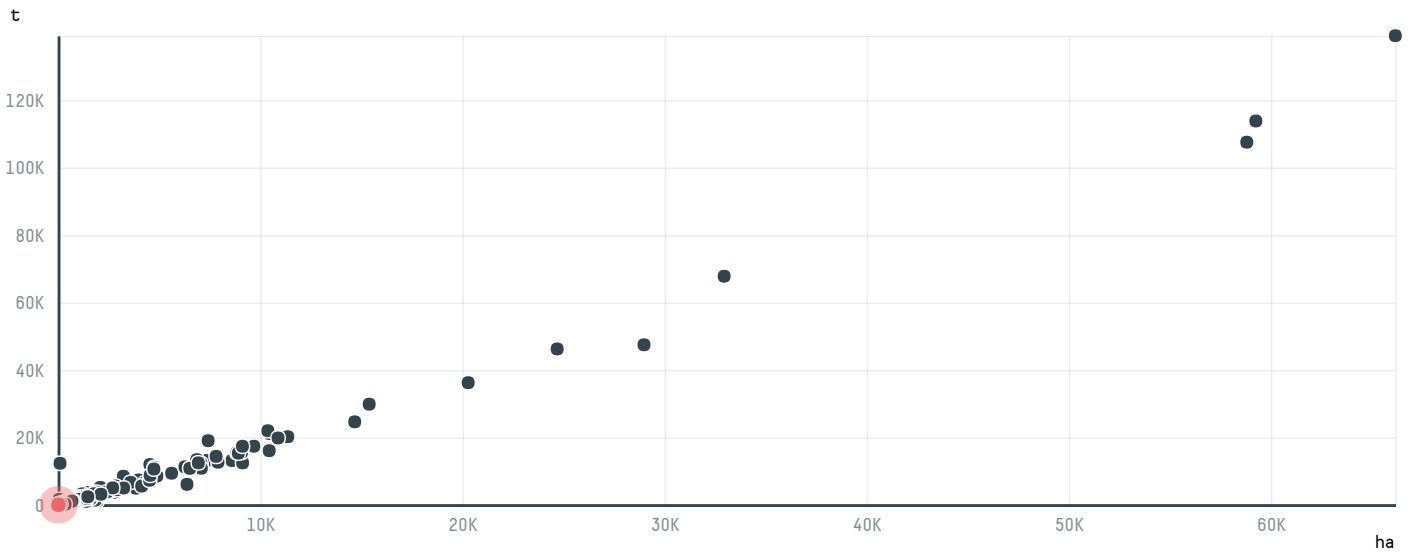

trase

VOLCAFE SPECIALTY USA

ACTIVITY: **Importer**
COMMODITY: **Coffee**
COUNTRY: **Brazil**
YEAR: **2016**

VOLCAFE SPECIALTY USA was the 1428th largest importer of coffee from BRAZIL in 2016, accounting for 19 tons. As an importer, VOLCAFE SPECIALTY USA sources from 1 municipalities, or 0% of the coffee production municipalities. The main destination of the coffee imported by VOLCAFE SPECIALTY USA is UNITED STATES, accounting for 100% of the total.

TOP DESTINATION COUNTRIES OF COFFEE IMPORTED BY VOLCAFE SPECIALTY USA:

COMPARING COMPANIES IMPORTING COFFEE FROM BRAZIL IN 2016

Trase is a partnership between

In collaboration with

and many other organizations and individuals.