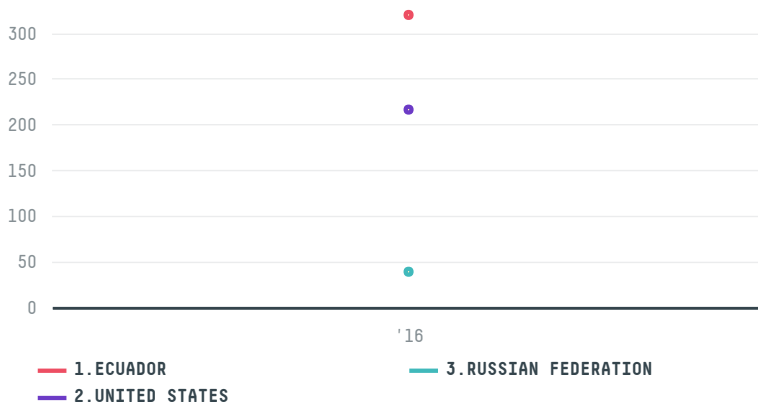

trase

MERCON COFFEE CORPORATION

ACTIVITY: **Importer**
COMMODITY: **Coffee**
COUNTRY: **Brazil**
YEAR: **2016**

MERCON COFFEE CORPORACION was the 282nd largest importer of coffee from BRAZIL in 2016, accounting for 574 tons. As an importer, MERCON COFFEE CORPORACION sources from 2 municipalities, or 0% of the coffee production municipalities. The main destination of the coffee imported by MERCON COFFEE CORPORACION is ECUADOR, accounting for 56% of the total.

TOP DESTINATION COUNTRIES OF COFFEE IMPORTED BY MERCON COFFEE CORPORATION:

COMPARING COMPANIES IMPORTING COFFEE FROM BRAZIL IN 2016

Trase is a partnership between

In collaboration with

and many other organizations and individuals.