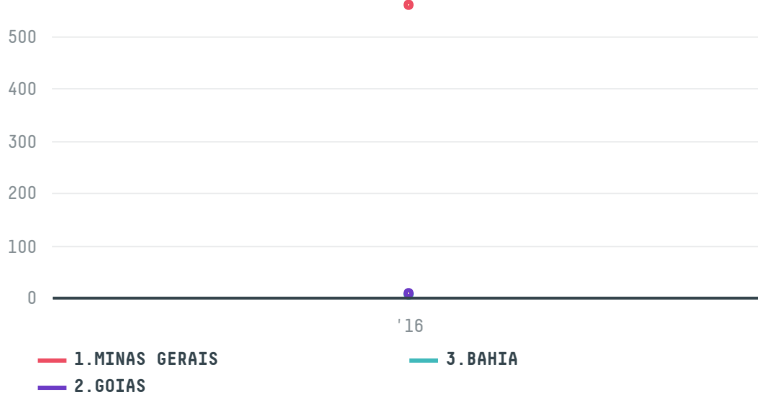

TOP DESTINATION COUNTRIES OF COFFEE IMPORTED BY MERCON COFFEE CORPORATION: