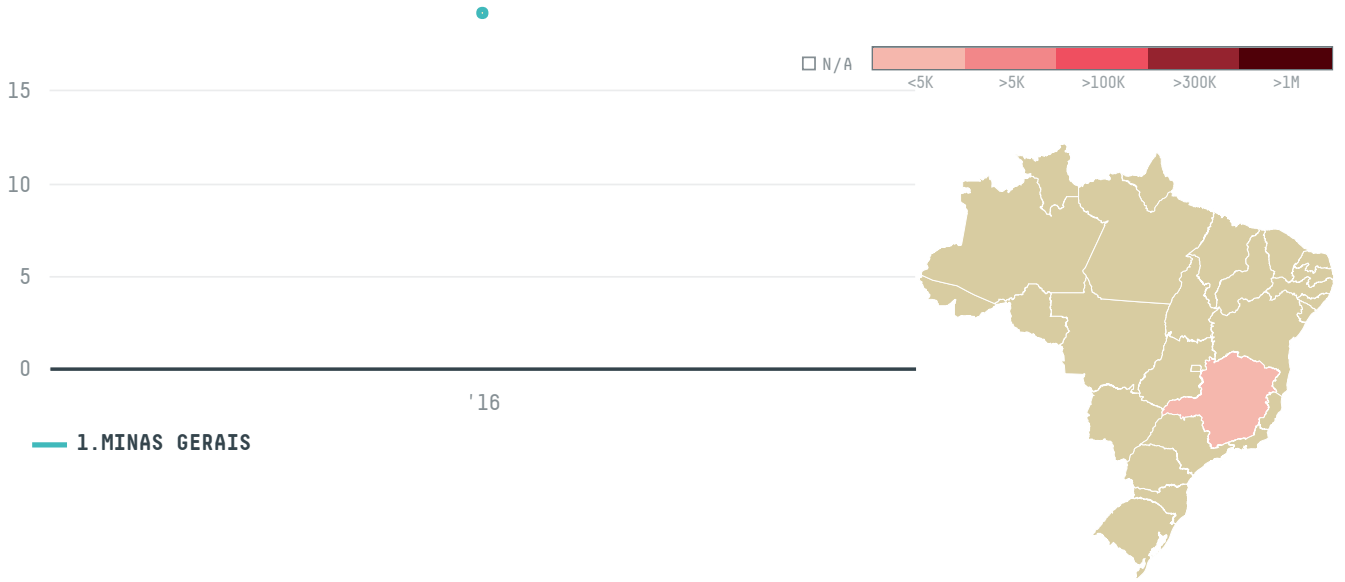

Trase is a partnership between

In collaboration with

and many other organizations

Donors

This website uses cookies to provide you with an improved user experience. By continuing to browse this site, you consent to the use of cookies and similar technologies. Please visit our [privacy policy](#) for further details.

I AGREE