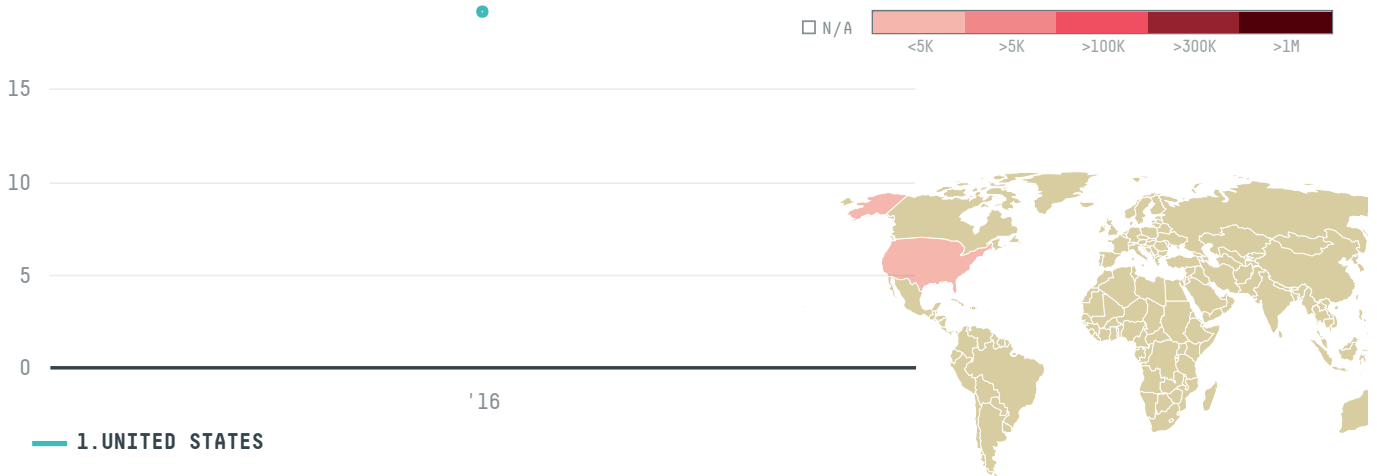

trase

RGC COFFEE INC (AF-004/16)

ACTIVITY COMMODITY COUNTRY
Importer **Coffee** **Brazil**

YEAR
2016

RGC COFFEE INC (AF-004/16) was the 1468th largest importer of coffee from BRAZIL in 2016, accounting for 19 tons. As an importer, RGC COFFEE INC (AF-004/16) sources from 1 municipalities, or 0% of the coffee production municipalities. The main destination of the coffee imported by RGC COFFEE INC (AF-004/16) is UNITED STATES, accounting for 100% of the total.

TOP DESTINATION COUNTRIES OF COFFEE IMPORTED BY RGC COFFEE INC (AF-004/16):

This website uses cookies to provide you with an improved user experience. By continuing to browse this site, you consent to the use of cookies and similar technologies. Please visit our [privacy policy](#) for further details.