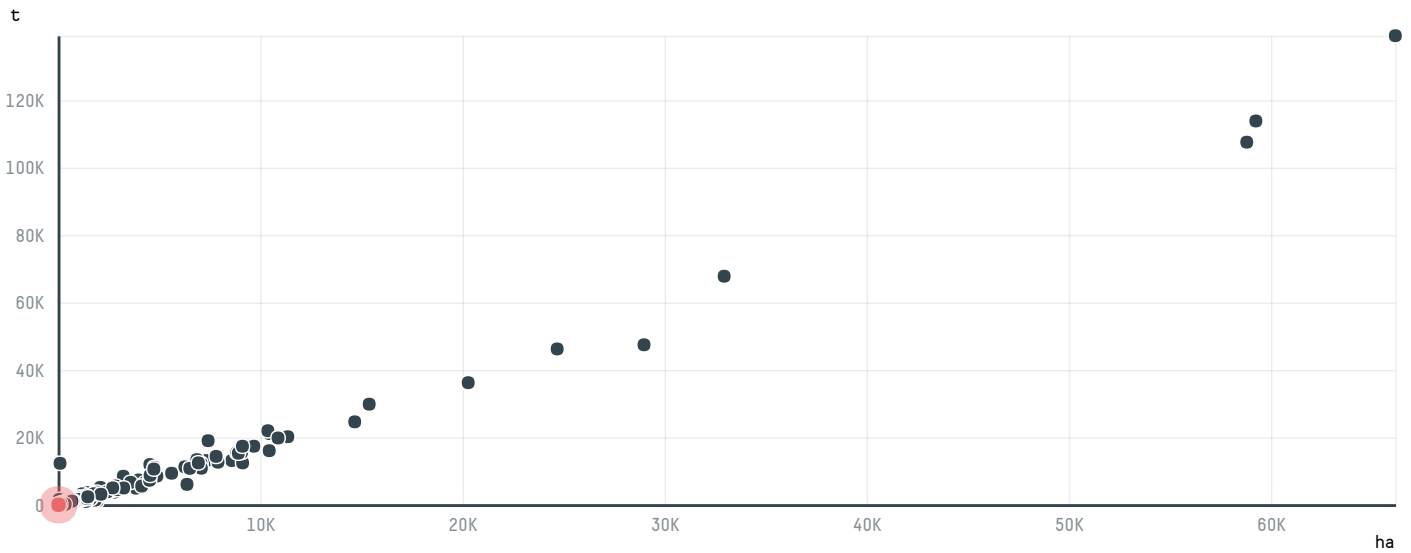

COMPARING COMPANIES IMPORTING COFFEE FROM BRAZIL IN 2016

Trase is a partnership between

In collaboration with

and many other organizations and individuals.

Donors

[Terms of Use](#) · [Privacy policy](#) · [Cookie policy](#) · [Contact us](#)