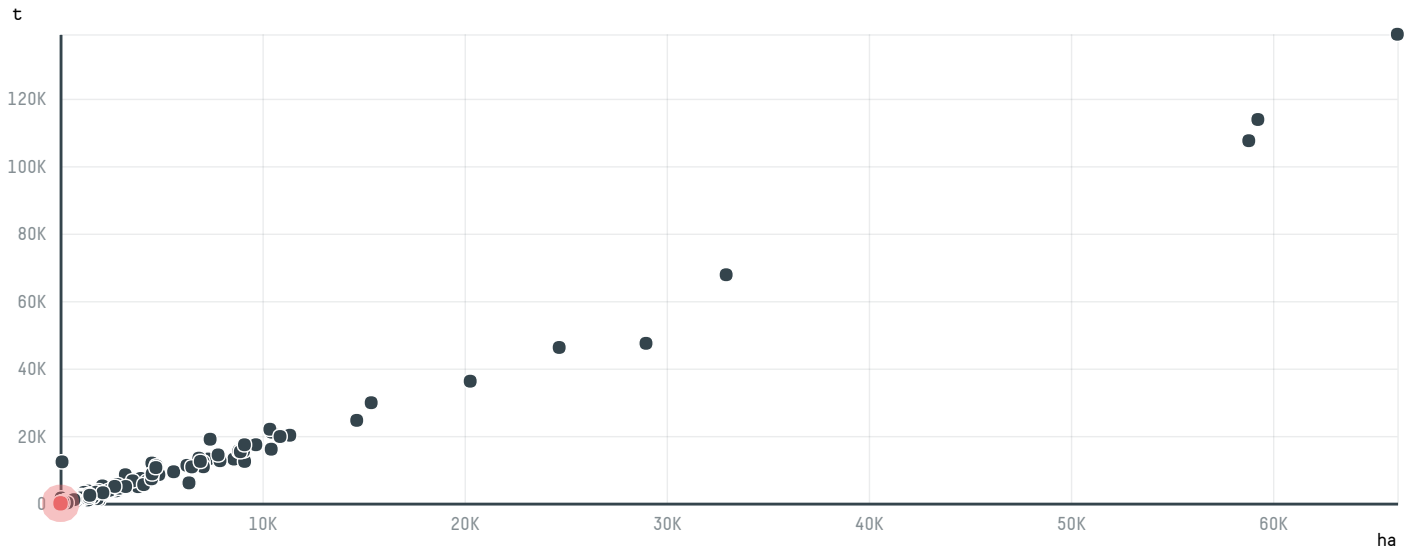

COMPARING COMPANIES IMPORTING COFFEE FROM BRAZIL IN 2016

Trase is a partnership between

In collaboration with

and many other organizations and individuals.

Donors

[Terms of Use](#) · [Privacy policy](#) · [Cookie policy](#) · [Contact us](#)