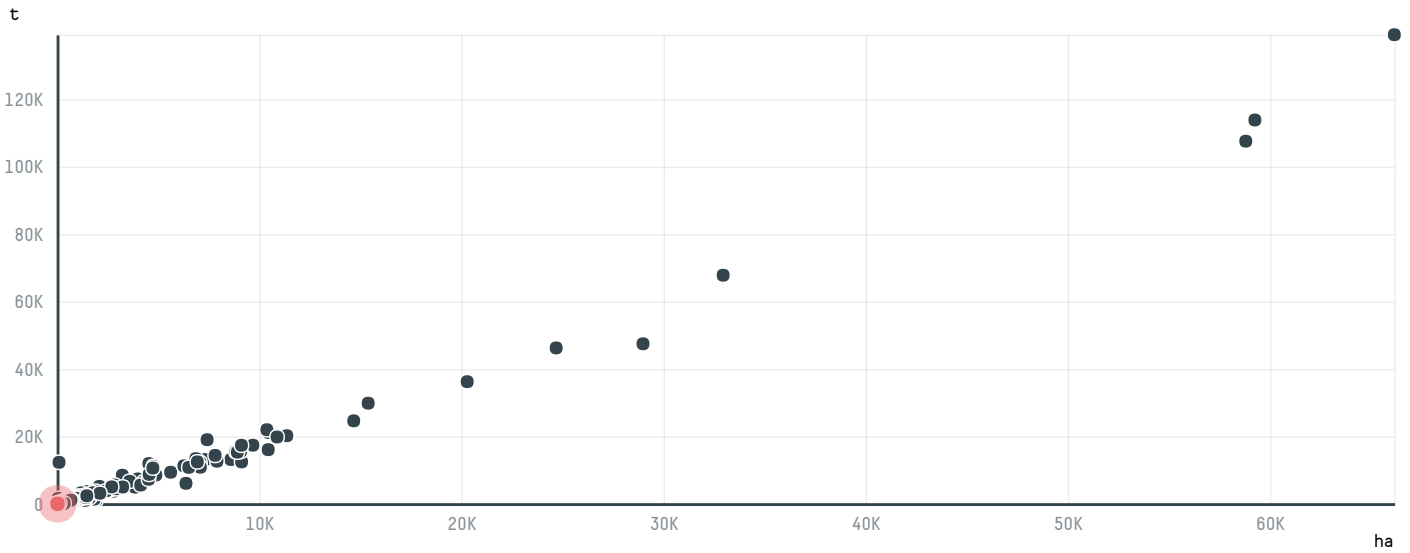

### TOP DESTINATION COUNTRIES OF COFFEE IMPORTED BY COFI COM TRADING PTY LTD (AF-019/16):

□ N/A  <5K  >5K  >100K  >300K  >1M

COMPARING COMPANIES IMPORTING COFFEE FROM BRAZIL IN 2016

Trase is a partnership between