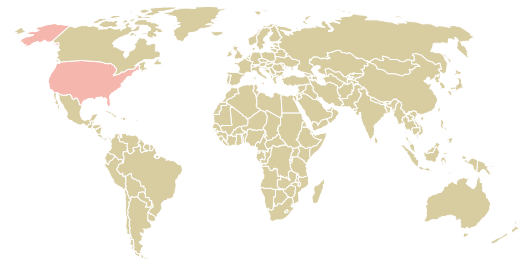

# trase

## COFFEE FTG, INC.

ACTIVITY	COMMODITY	COUNTRY	YEAR
<b>Importer</b>	<b>Coffee</b>	<b>Brazil</b>	<b>2016</b>

COFFEE FTG, INC. was the 14,699th largest importer of coffee from BRAZIL in 2016, accounting for 19 tons. As an importer, COFFEE FTG, INC. sources from 1 municipalities, or 0% of the coffee production municipalities. The main destination of the coffee imported by COFFEE FTG, INC. is UNITED STATES, accounting for 100% of the total.

### TOP DESTINATION COUNTRIES OF COFFEE IMPORTED BY COFFEE FTG, INC.:

Trase is a partnership between

In collaboration with

and many other organizations and individuals.

Donors

[Terms of Use](#) · [Privacy policy](#) · [Cookie policy](#) · [Contact us](#)