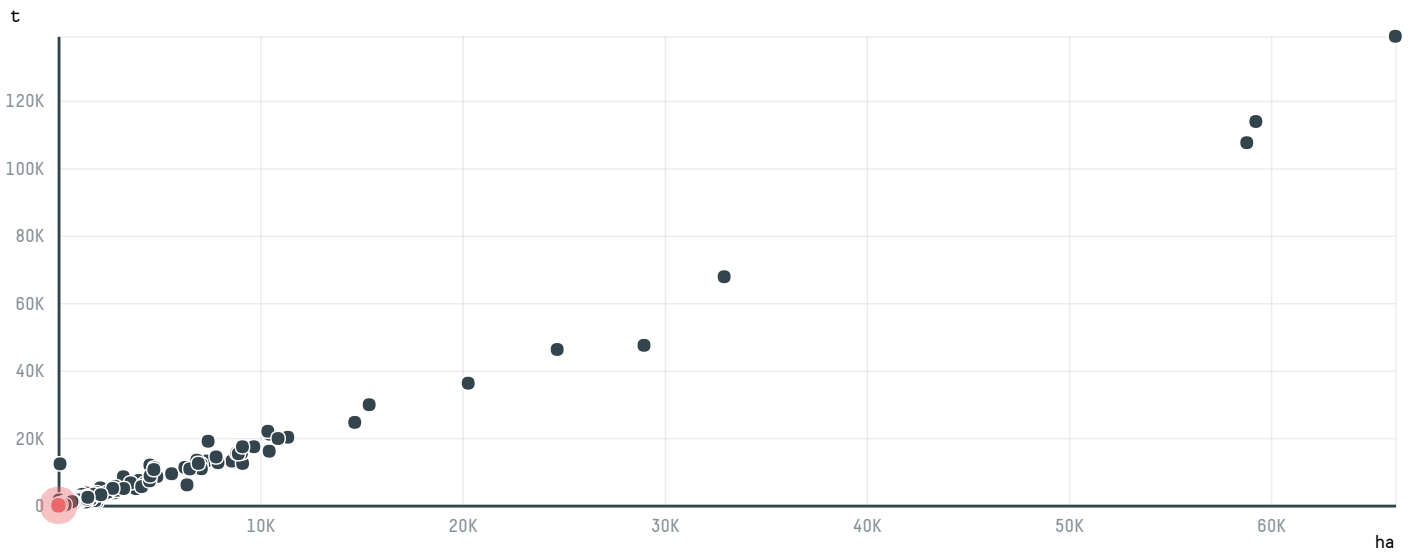

trase

TRISTCO TRADING INC

ACTIVITY: **Importer**
COMMODITY: **Coffee**
COUNTRY: **Brazil**
YEAR: **2016**

TRISTCO TRADING INC was the 1462nd largest importer of coffee from BRAZIL in 2016, accounting for 19 tons. As an importer, TRISTCO TRADING INC sources from 1 municipalities, or 0% of the coffee production municipalities. The main destination of the coffee imported by TRISTCO TRADING INC is CANADA, accounting for 100% of the total.

TOP DESTINATION COUNTRIES OF COFFEE IMPORTED BY TRISTCO TRADING INC:

COMPARING COMPANIES IMPORTING COFFEE FROM BRAZIL IN 2016

Trase is a partnership between

In collaboration with

and many other organizations and individuals.