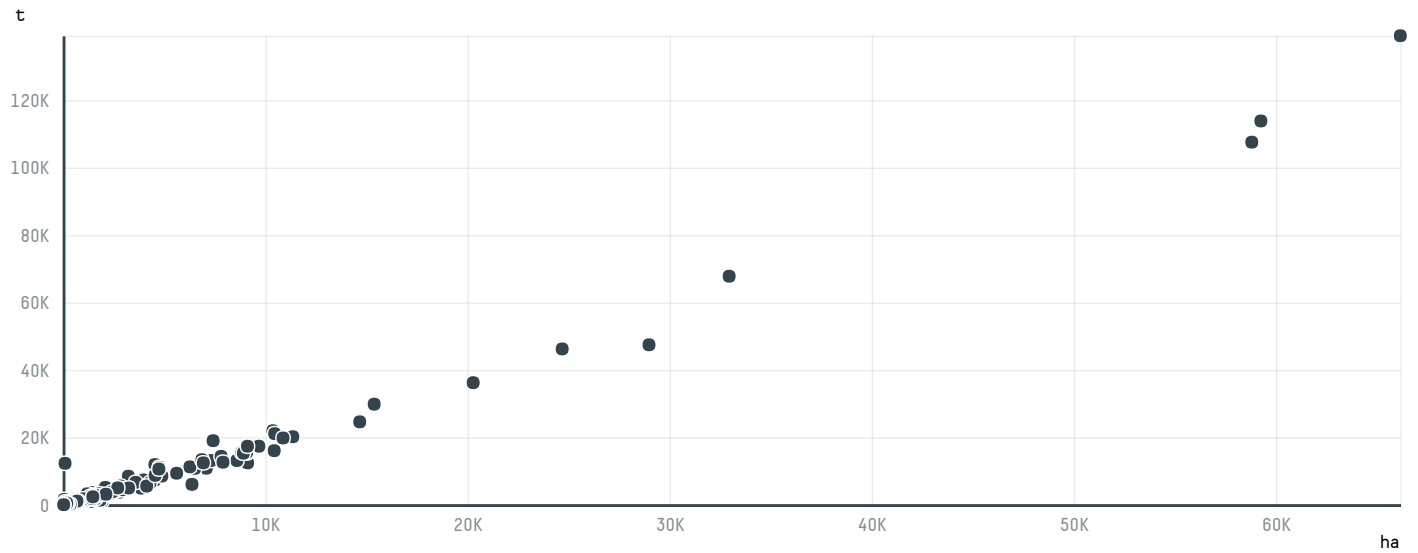

COMPARING COMPANIES IMPORTING COFFEE FROM BRAZIL IN 2016

Trase is a partnership between

In collaboration with

and many other organizations and individuals.

Donors

[Terms of Use](#) · [Privacy policy](#) · [Cookie policy](#) · [Contact us](#)