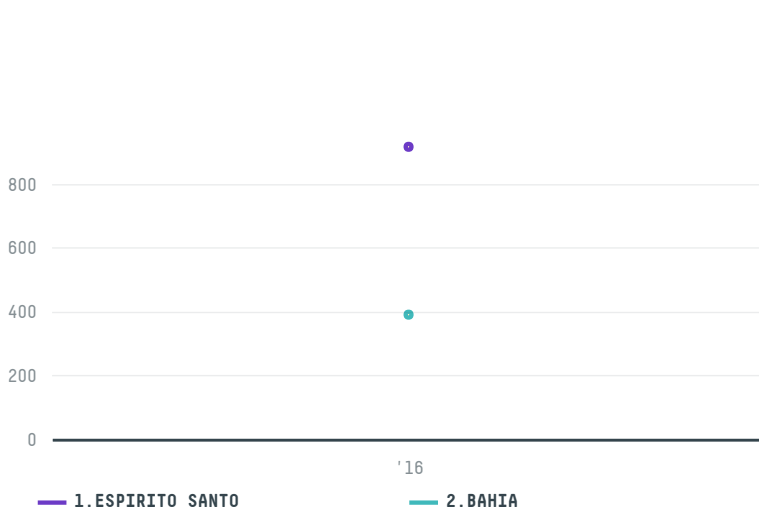

TOP DESTINATION COUNTRIES OF COFFEE IMPORTED BY COFFEE AMERICA (USA) CORPORATION: