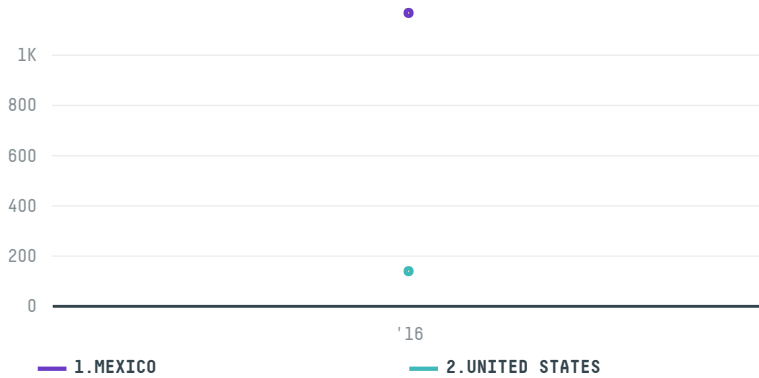

TOP DESTINATION COUNTRIES OF COFFEE IMPORTED BY COFFEE AMERICA (USA) CORPORATION: