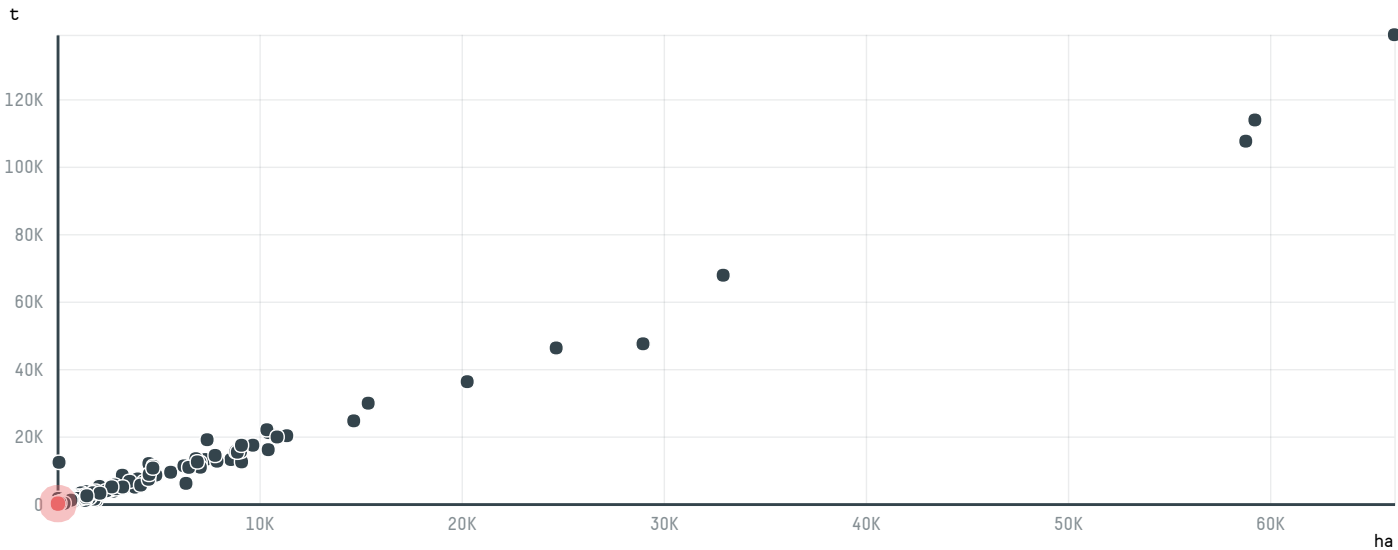

COMPARING COMPANIES IMPORTING COFFEE FROM BRAZIL IN 2016

Trase is a partnership between

In collaboration with

and many other organizations and individuals.

Donors

[Terms of Use](#) · [Privacy policy](#) · [Cookie policy](#) · [Contact us](#)

This website uses cookies to provide you with an improved user experience. By continuing to browse this site, you consent to the use of cookies and similar technologies. Please visit our [privacy policy](#) for further details.

I AGREE