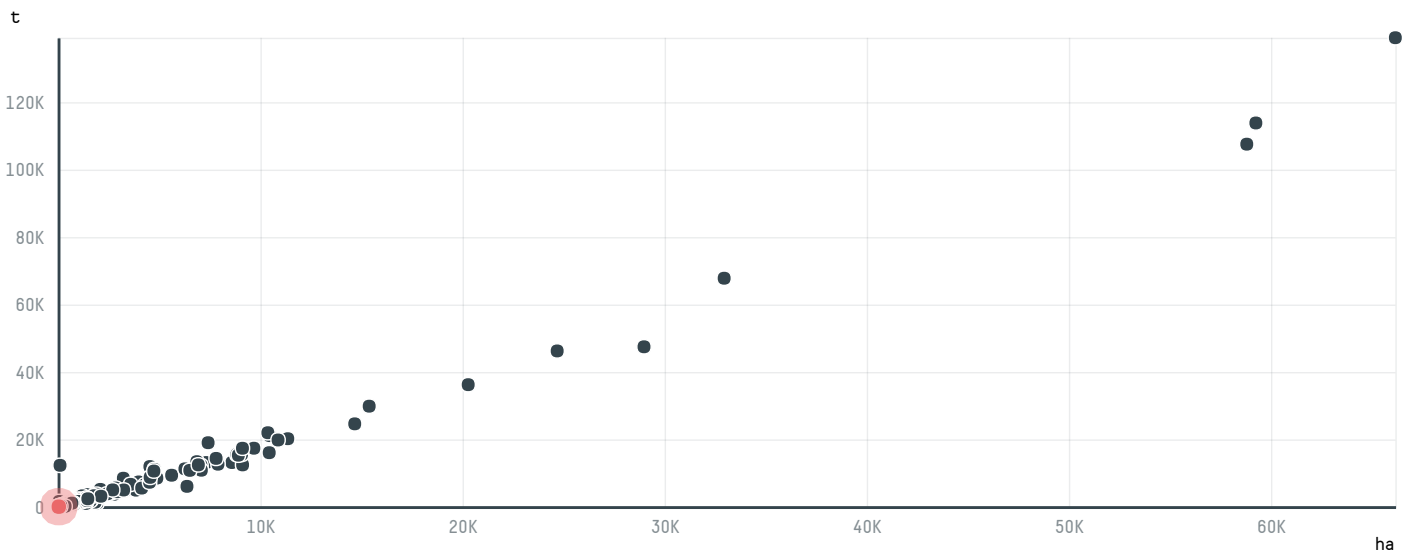

COMPARING COMPANIES IMPORTING COFFEE FROM BRAZIL IN 2016

Trase is a partnership between

In collaboration with

and many other organizations and individuals.

Donors

[Terms of Use](#) · [Privacy policy](#) · [Cookie policy](#) · [Contact us](#)

This website uses cookies to provide you with an improved user experience. By continuing to browse this site, you consent to the use of cookies and similar technologies. Please visit our [privacy policy](#) for further details.

I AGREE