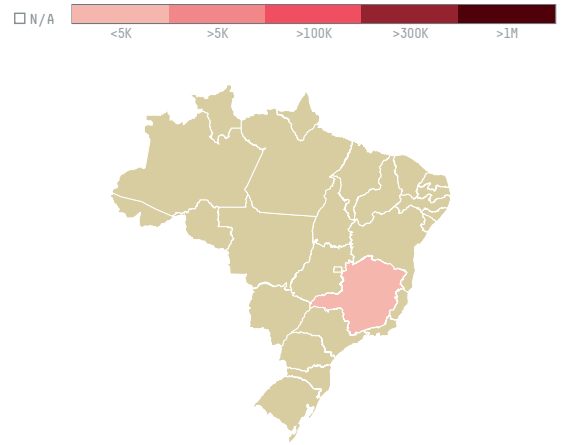

trase

# ECOM AGROINDUSTRIAL CORP LTD (AX- 063/15)

ACTIVITY      COMMODITY      COUNTRY      YEAR  
**Importer**      **Coffee**      **Brazil**      **2016**

ECOM AGROINDUSTRIAL CORP LTD (AX-063/15) was the 1053rd largest importer of coffee from BRAZIL in 2016, accounting for 58 tons. As an importer, ECOM AGROINDUSTRIAL CORP LTD (AX-063/15) sources from 1 municipalities, or 0% of the coffee production municipalities. The main destination of the coffee imported by ECOM AGROINDUSTRIAL CORP LTD (AX-063/15) is UNITED STATES, accounting for 100% of the total.

## TOP DESTINATION COUNTRIES OF COFFEE IMPORTED BY ECOM AGROINDUSTRIAL CORP LTD (AX-063/15):

□ N/A      <5K      >5K      >100K      >300K      >1M