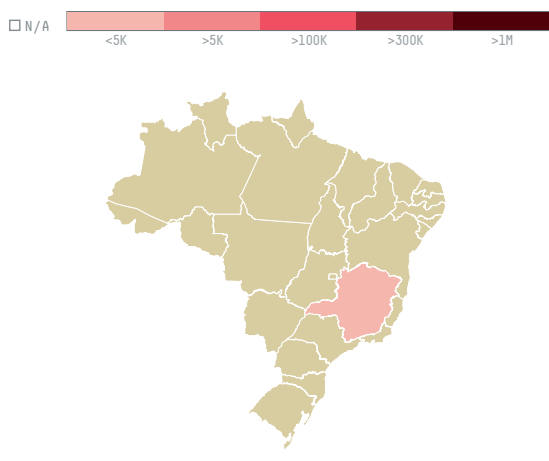

COMPARING COMPANIES IMPORTING COFFEE FROM BRAZIL IN 2016

Trase is a partnership between

In collaboration with

and many other organizations and individuals.

Donors

[Terms of Use](#) · [Privacy policy](#) · [Cookie policy](#) · [Contact us](#)

This website uses cookies to provide you with an improved user experience. By continuing to browse this site, you consent to the use of cookies and similar technologies. Please visit our [privacy policy](#) for further details.

I AGREE