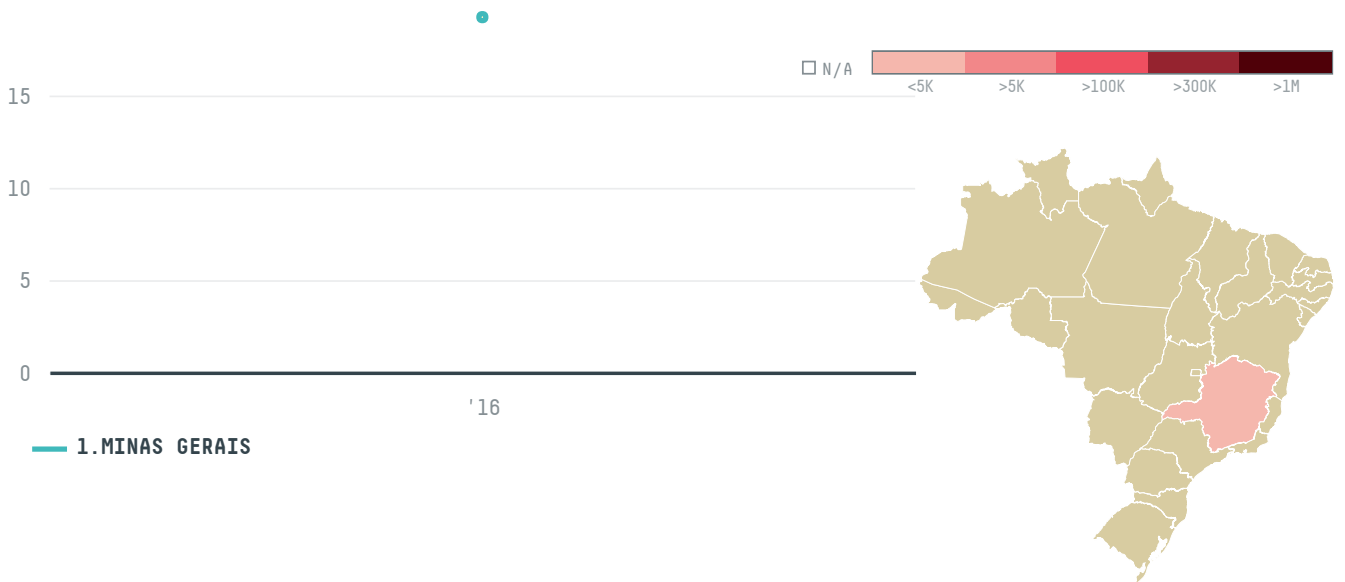

TOP DESTINATION COUNTRIES OF COFFEE IMPORTED BY CTS COFFEE TRADING STEHL GMBH (AX-061/15):