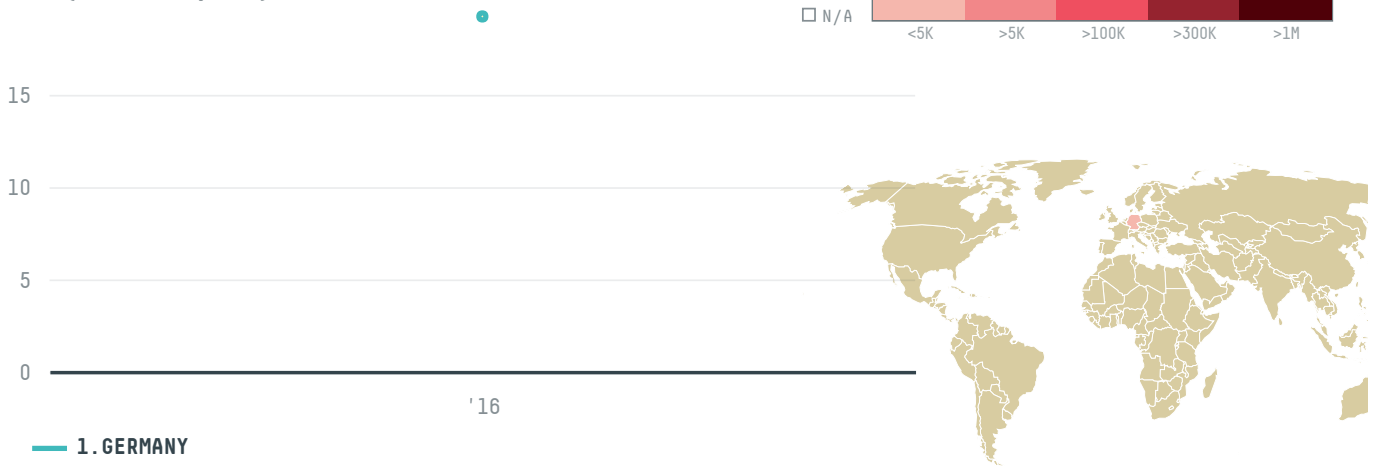

TOP DESTINATION COUNTRIES OF COFFEE IMPORTED BY CTS COFFEE TRADING STEHL GMBH (AX-061/15):