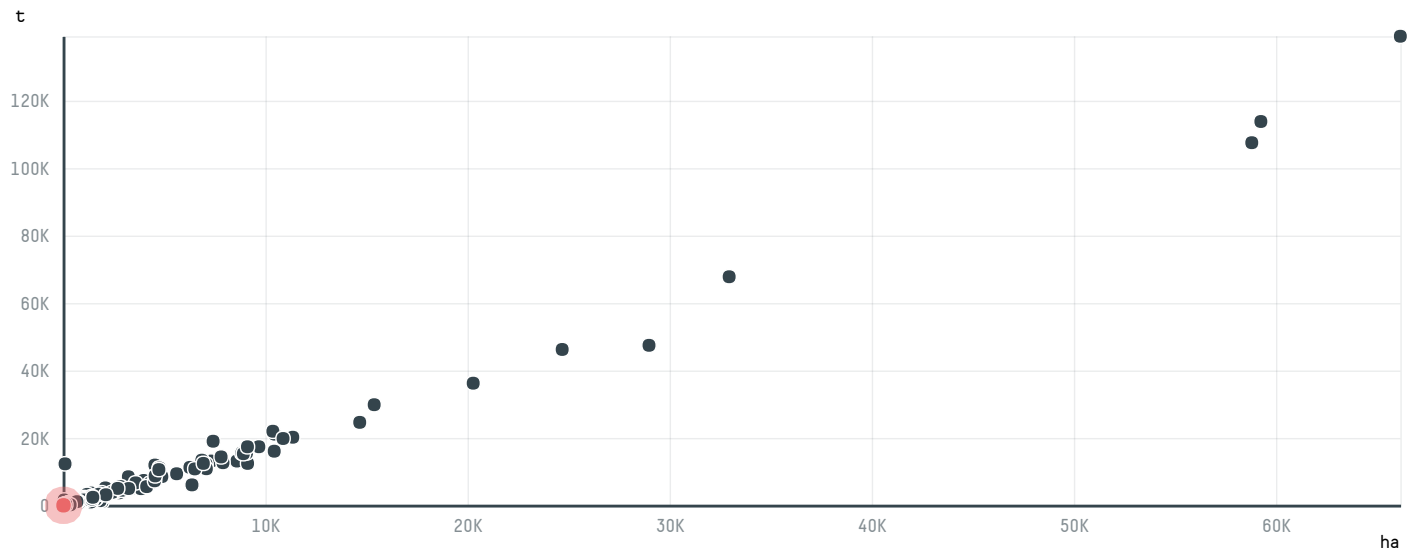

trase

EFICO NV (AX-080/16)

ACTIVITY COMMODITY COUNTRY YEAR
Importer **Coffee** **Brazil** **2016**

EFICO NV (AX-080/16) was the 1462nd largest importer of coffee from BRAZIL in 2016, accounting for 19 tons. As an importer, EFICO NV (AX-080/16) sources from 1 municipalities, or 0% of the coffee production municipalities. The main destination of the coffee imported by EFICO NV (AX-080/16) is DENMARK, accounting for 100% of the total.

TOP DESTINATION COUNTRIES OF COFFEE IMPORTED BY EFICO NV (AX-080/16):

COMPARING COMPANIES IMPORTING COFFEE FROM BRAZIL IN 2016

Trase is a partnership between

In collaboration with

and many other organizations and individuals.