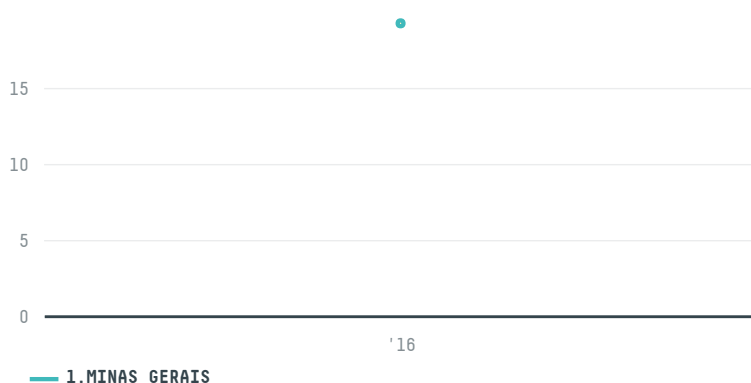

trase

EFICO NV (AX-080/16)

ACTIVITY COMMODITY COUNTRY YEAR
Importer **Coffee** **Brazil** **2016**

EFICO NV (AX-080/16) was the 1462nd largest importer of coffee from BRAZIL in 2016, accounting for 19 tons. As an importer, EFICO NV (AX-080/16) sources from 1 municipalities, or 0% of the coffee production municipalities. The main destination of the coffee imported by EFICO NV (AX-080/16) is DENMARK, accounting for 100% of the total.

TOP DESTINATION COUNTRIES OF COFFEE IMPORTED BY EFICO NV (AX-080/16):

COMPARING COMPANIES IMPORTING COFFEE FROM BRAZIL IN 2016

Trase is a partnership between

In collaboration with

and many other organizations and individuals.