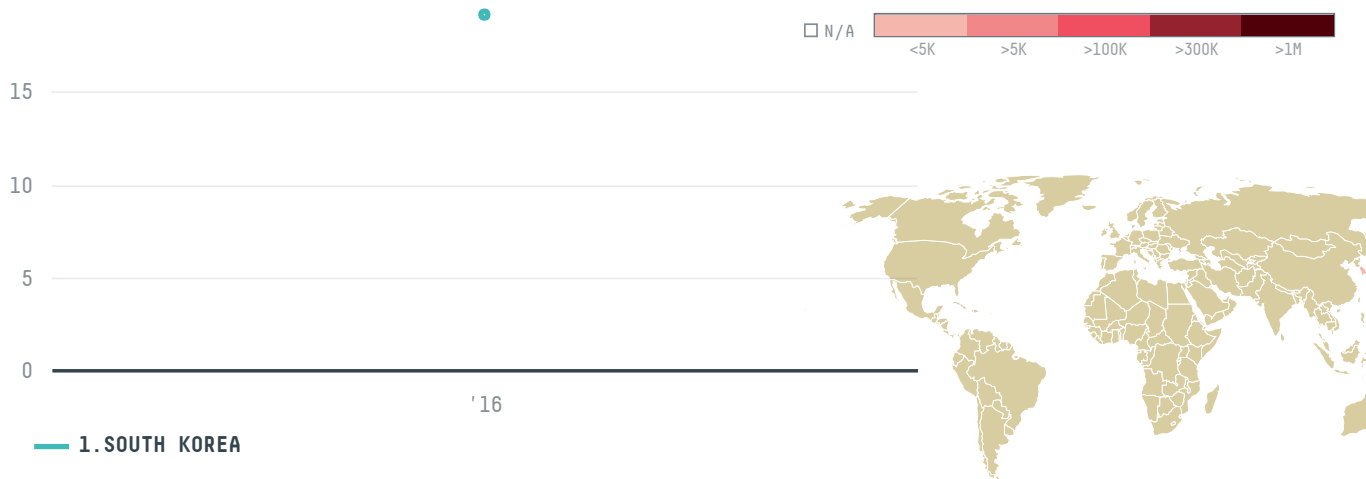

TOP DESTINATION COUNTRIES OF COFFEE IMPORTED BY WOO SUNG M.F. CO., LTD.: