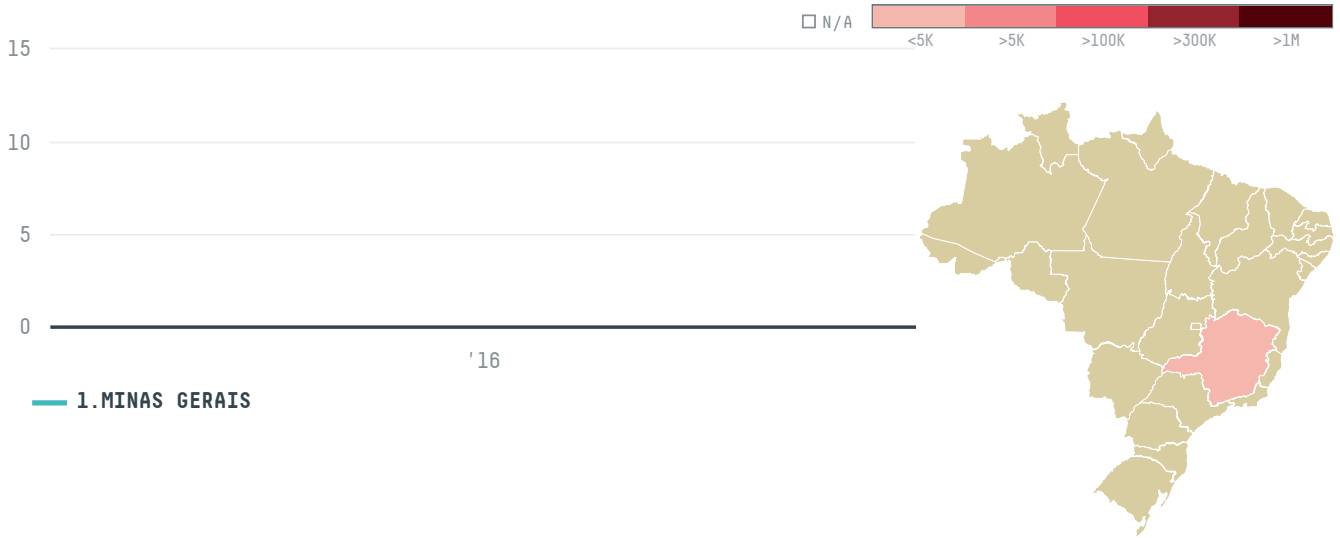

further details.

Trase is a partnership
between

In collaboration with

and many other organizations
and individuals.

Donors

This website uses cookies to provide you with an improved user experience. By continuing to browse this site, you consent to the use of cookies and similar technologies. Please visit our [privacy policy](#) for

I AGREE