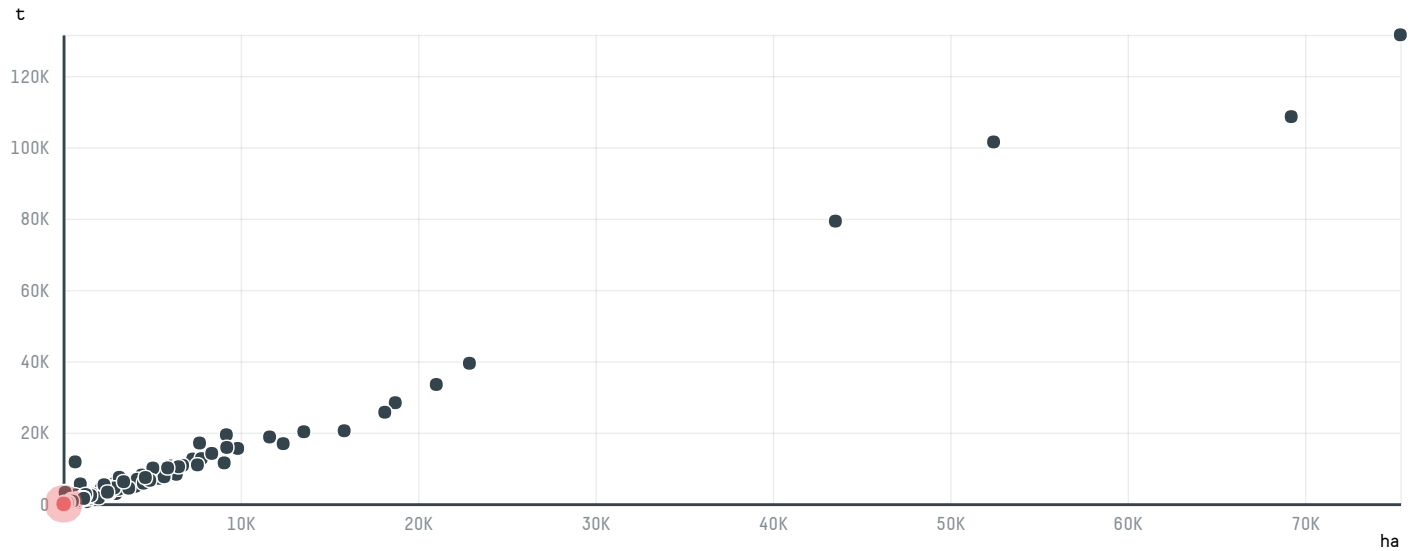

trase

MERCANTA ASIA

ACTIVITY: **Importer**
COMMODITY: **Coffee**
COUNTRY: **Brazil**
YEAR: **2017**

MERCANTA ASIA was the 1096th largest importer of coffee from BRAZIL in 2017, accounting for 27 tons. This is a 60% increase vs the previous year. As an importer, MERCANTA ASIA sources from 3 municipalities, or 0% of the coffee production municipalities. The main destination of the coffee imported by MERCANTA ASIA is SINGAPORE, accounting for 68% of the total.

TOP DESTINATION COUNTRIES OF COFFEE IMPORTED BY MERCANTA ASIA:

COMPARING COMPANIES IMPORTING COFFEE FROM BRAZIL IN 2017

Trase is a partnership between

In collaboration with

and many other organizations and individuals.