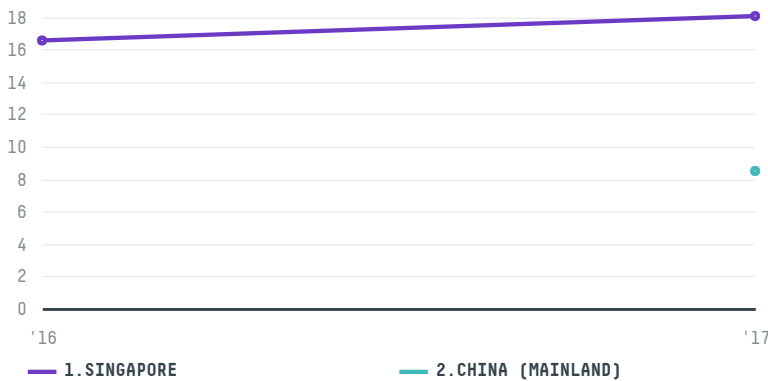

trase

MERCANTA ASIA

ACTIVITY: **Importer**
COMMODITY: **Coffee**
COUNTRY: **Brazil**
YEAR: **2017**

MERCANTA ASIA was the 1096th largest importer of coffee from BRAZIL in 2017, accounting for 27 tons. This is a 60% increase vs the previous year. As an importer, MERCANTA ASIA sources from 3 municipalities, or 0% of the coffee production municipalities. The main destination of the coffee imported by MERCANTA ASIA is SINGAPORE, accounting for 68% of the total.

TOP DESTINATION COUNTRIES OF COFFEE IMPORTED BY MERCANTA ASIA:

COMPARING COMPANIES IMPORTING COFFEE FROM BRAZIL IN 2017

Trase is a partnership between

In collaboration with

and many other organizations and individuals.