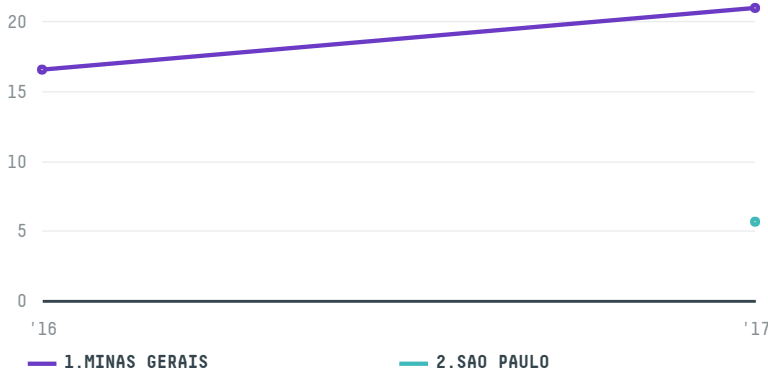

trase

MERCANTA ASIA

ACTIVITY: **Importer**
COMMODITY: **Coffee**
COUNTRY: **Brazil**
YEAR: **2017**

MERCANTA ASIA was the 1096th largest importer of coffee from BRAZIL in 2017, accounting for 27 tons. This is a 60% increase vs the previous year. As an importer, MERCANTA ASIA sources from 3 municipalities, or 0% of the coffee production municipalities. The main destination of the coffee imported by MERCANTA ASIA is SINGAPORE, accounting for 68% of the total.

TOP DESTINATION COUNTRIES OF COFFEE IMPORTED BY MERCANTA ASIA:

COMPARING COMPANIES IMPORTING COFFEE FROM BRAZIL IN 2017

Trase is a partnership between

In collaboration with

and many other organizations and individuals.