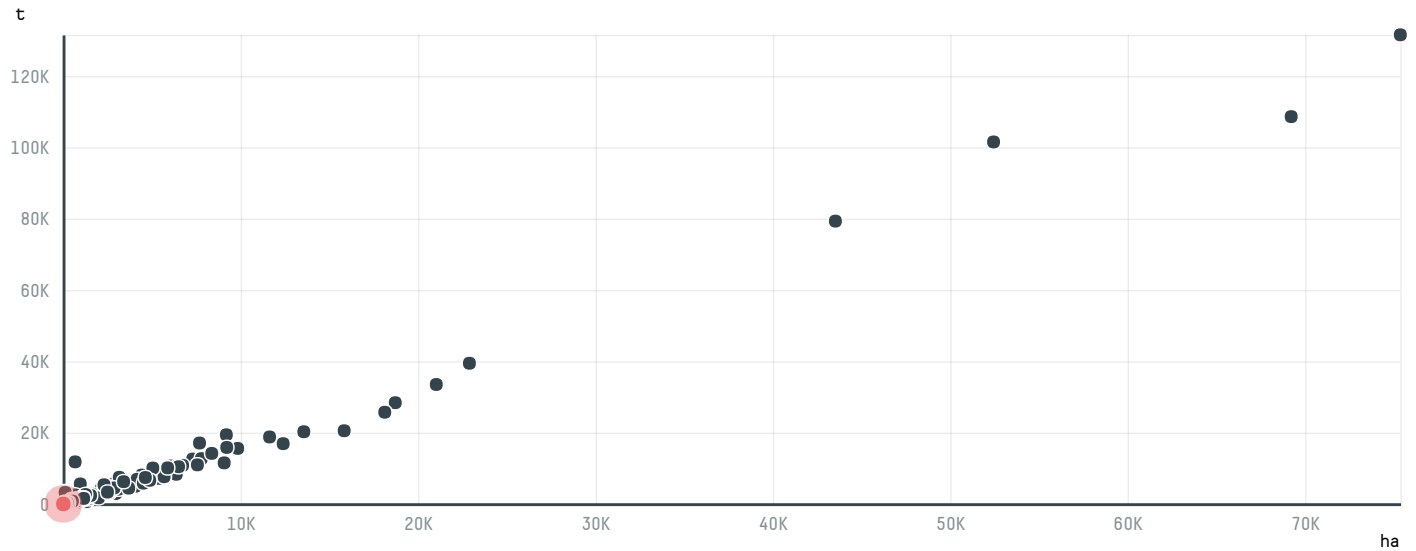

trase

PURPLE SMOKE

ACTIVITY COMMODITY COUNTRY YEAR
Importer **Coffee** **Brazil** **2017**

PURPLE SMOKE was the 1434th largest importer of coffee from BRAZIL in 2017, accounting for 1 tons. This is a 3% increase vs the previous year. As an importer, PURPLE SMOKE sources from 1 municipalities, or 0% of the coffee production municipalities. The main destination of the coffee imported by PURPLE SMOKE is BELGIUM, accounting for 100% of the total.

TOP DESTINATION COUNTRIES OF COFFEE IMPORTED BY PURPLE SMOKE:

COMPARING COMPANIES IMPORTING COFFEE FROM BRAZIL IN 2017

Trase is a partnership between

In collaboration with

and many other organizations and individuals.