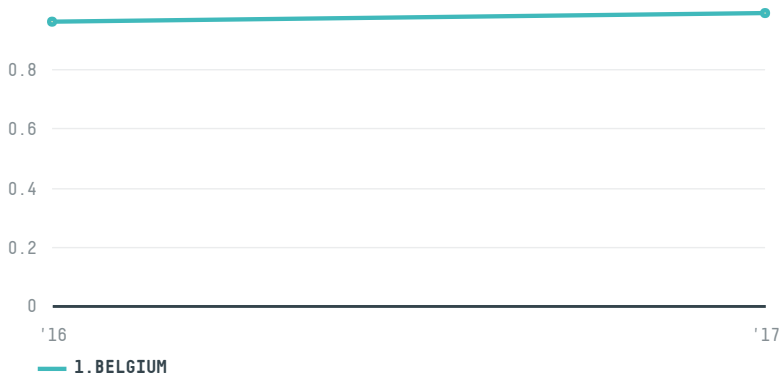

TOP DESTINATION COUNTRIES OF COFFEE IMPORTED BY PURPLE SMOKE: