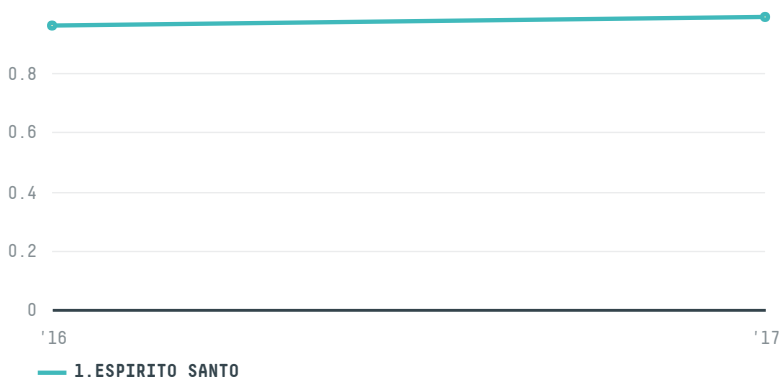

TOP DESTINATION COUNTRIES OF COFFEE IMPORTED BY PURPLE SMOKE: