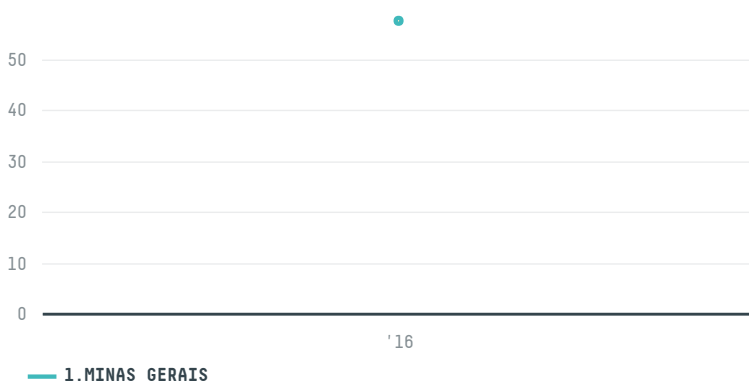

TOP DESTINATION COUNTRIES OF COFFEE IMPORTED BY AHOLD COFFEE COMPANY.: