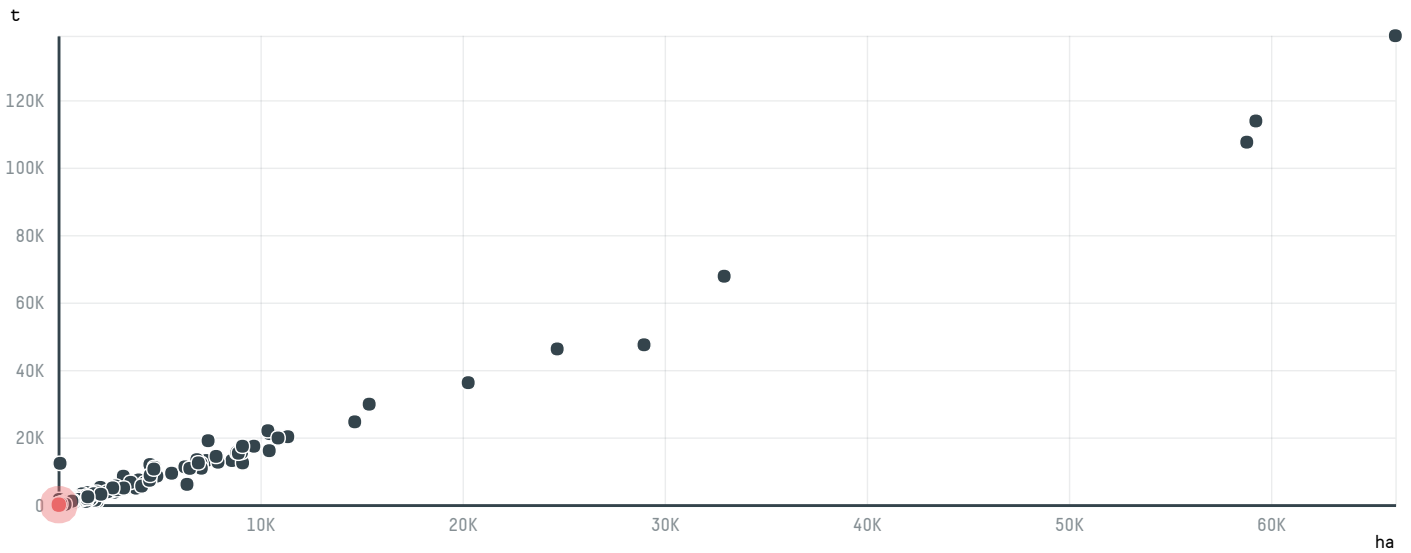

COMPARING COMPANIES IMPORTING COFFEE FROM BRAZIL IN 2016

Trase is a partnership between

In collaboration with

and many other organizations and individuals.

Donors

[Terms of Use](#) · [Privacy policy](#) · [Cookie policy](#) · [Contact us](#)