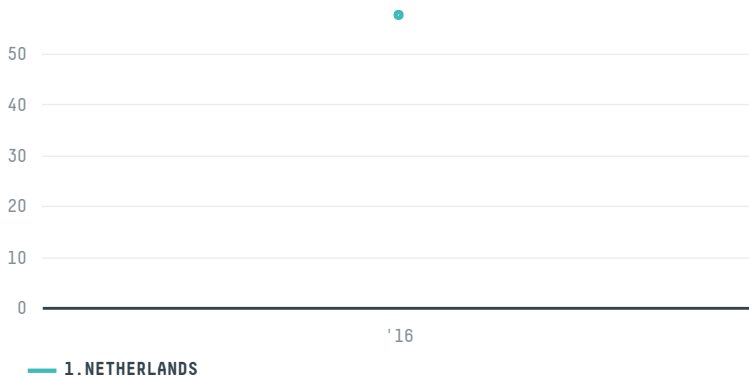

TOP DESTINATION COUNTRIES OF COFFEE IMPORTED BY AHOLD COFFEE COMPANY.: