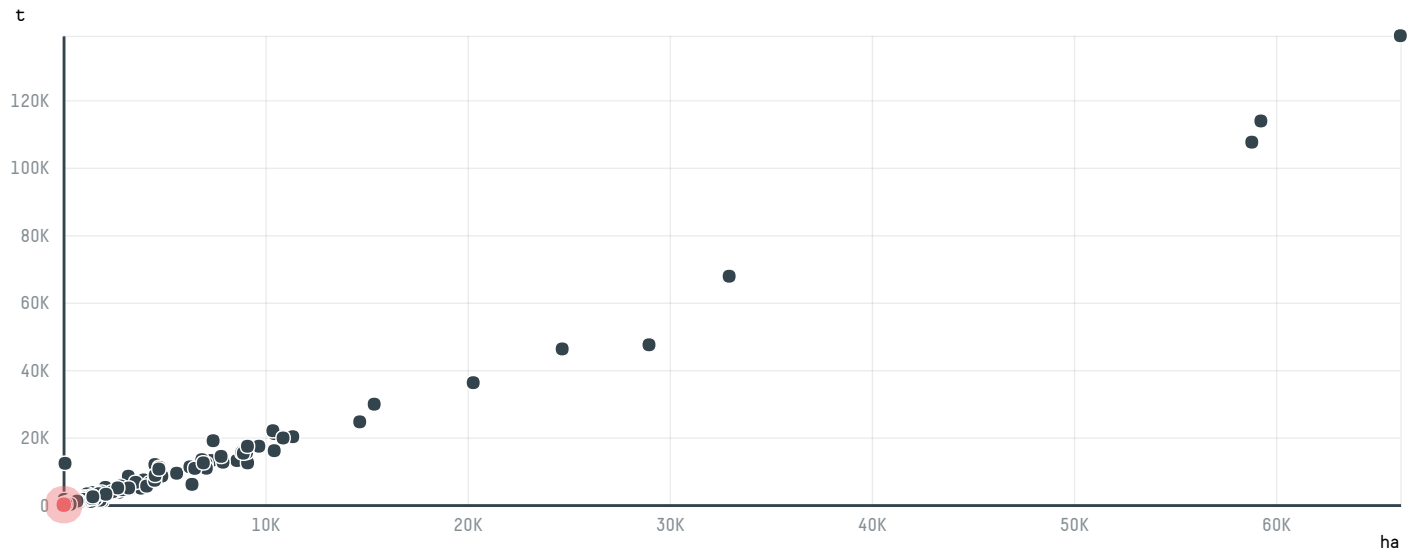

COMPARING COMPANIES IMPORTING COFFEE FROM BRAZIL IN 2016

Trase is a partnership between

In collaboration with

and many other organizations and individuals.

Donors

[Terms of Use](#) · [Privacy policy](#) · [Cookie policy](#) · [Contact us](#)