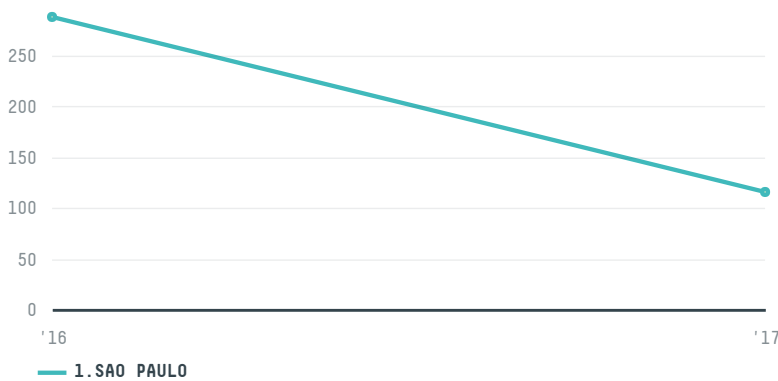

trase

WATARU & CO LTD

ACTIVITY: **Importer**
COMMODITY: **Coffee**
COUNTRY: **Brazil**
YEAR: **2017**

WATARU & CO LTD was the 655th largest importer of coffee from BRAZIL in 2017, accounting for 115 tons. This is a 60% decrease vs the previous year. As an importer, WATARU & CO LTD sources from 1 municipalities, or 0% of the coffee production municipalities. The main destination of the coffee imported by WATARU & CO LTD is JAPAN, accounting for 100% of the total.

TOP DESTINATION COUNTRIES OF COFFEE IMPORTED BY WATARU & CO LTD:

□ N/A

□ N/A