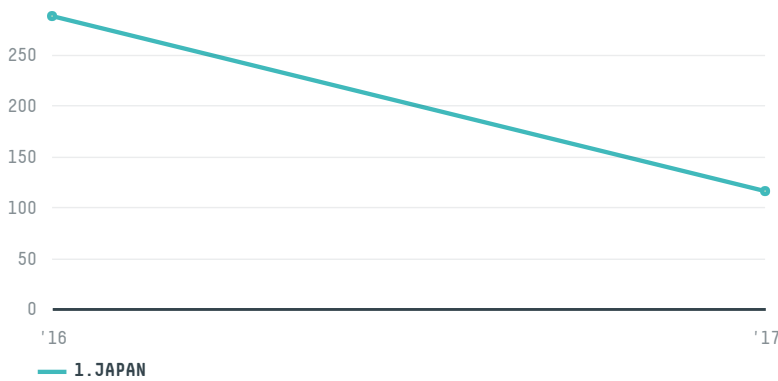

TOP DESTINATION COUNTRIES OF COFFEE IMPORTED BY WATARU & CO LTD:

□ N/A