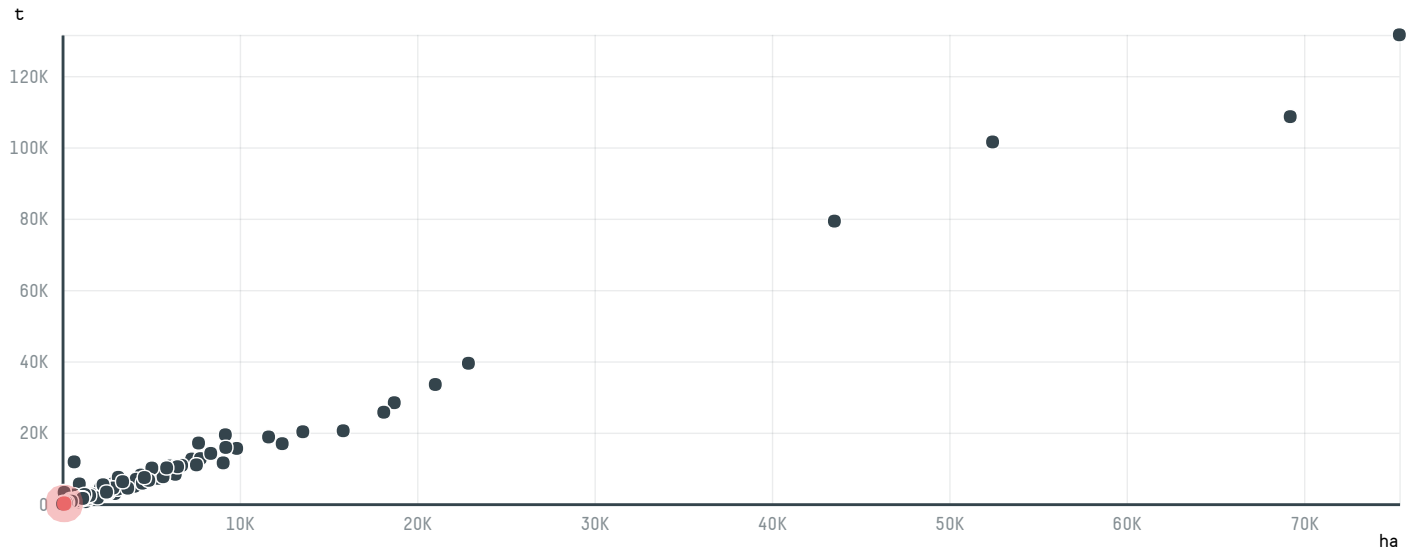

TOP DESTINATION COUNTRIES OF COFFEE IMPORTED BY WATARU & CO LTD:

□ N/A

□ N/A

COMPARING COMPANIES IMPORTING COFFEE FROM BRAZIL IN 2017

Trase is a partnership between

In collaboration with

and many other organizations and individuals.