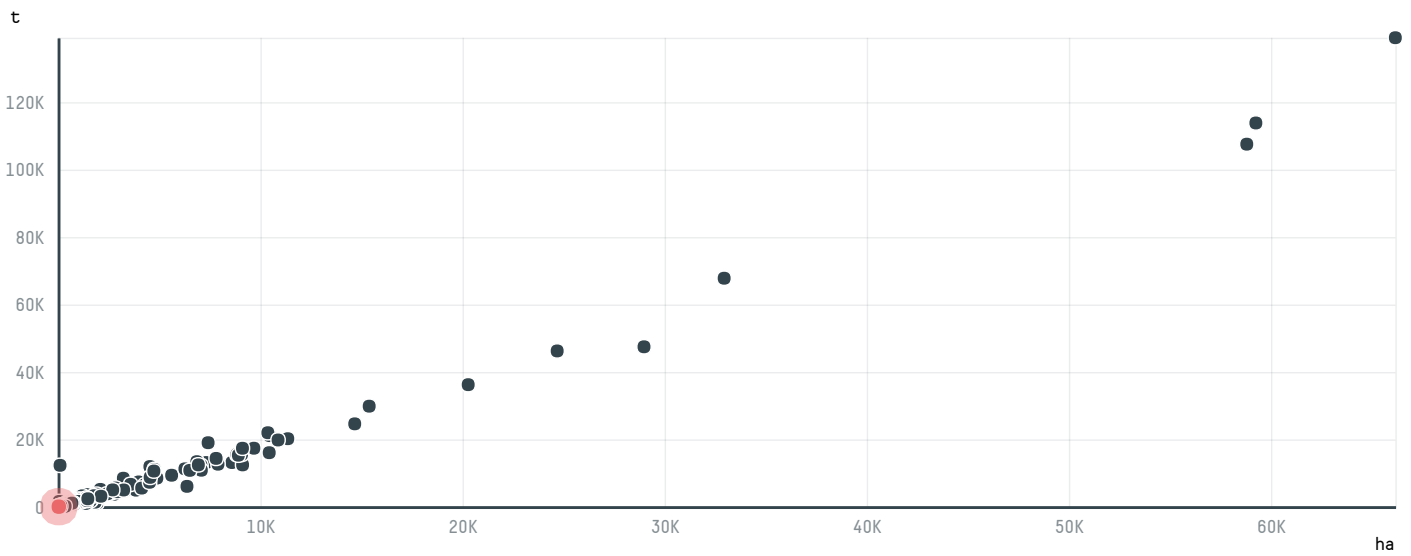

COMPARING COMPANIES IMPORTING COFFEE FROM BRAZIL IN 2016

Trase is a partnership between

In collaboration with

and many other organizations and individuals.

Donors

[Terms of Use](#) · [Privacy policy](#) · [Cookie policy](#) · [Contact us](#)

This website uses cookies to provide you with an improved user experience. By continuing to browse this site, you consent to the use of cookies and similar technologies. Please visit our [privacy policy](#) for further details.

I AGREE