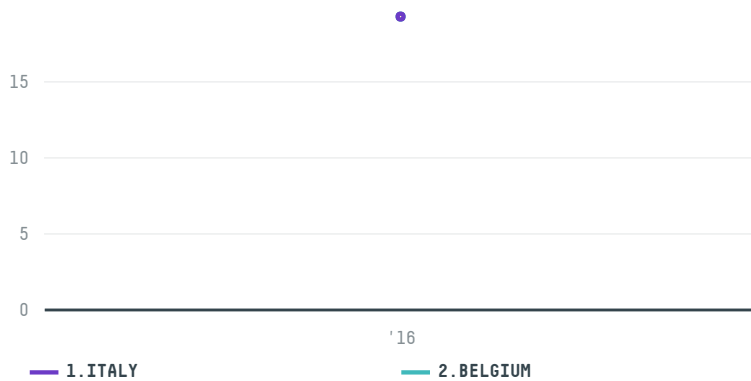

TOP DESTINATION COUNTRIES OF COFFEE IMPORTED BY EFICO N.V: