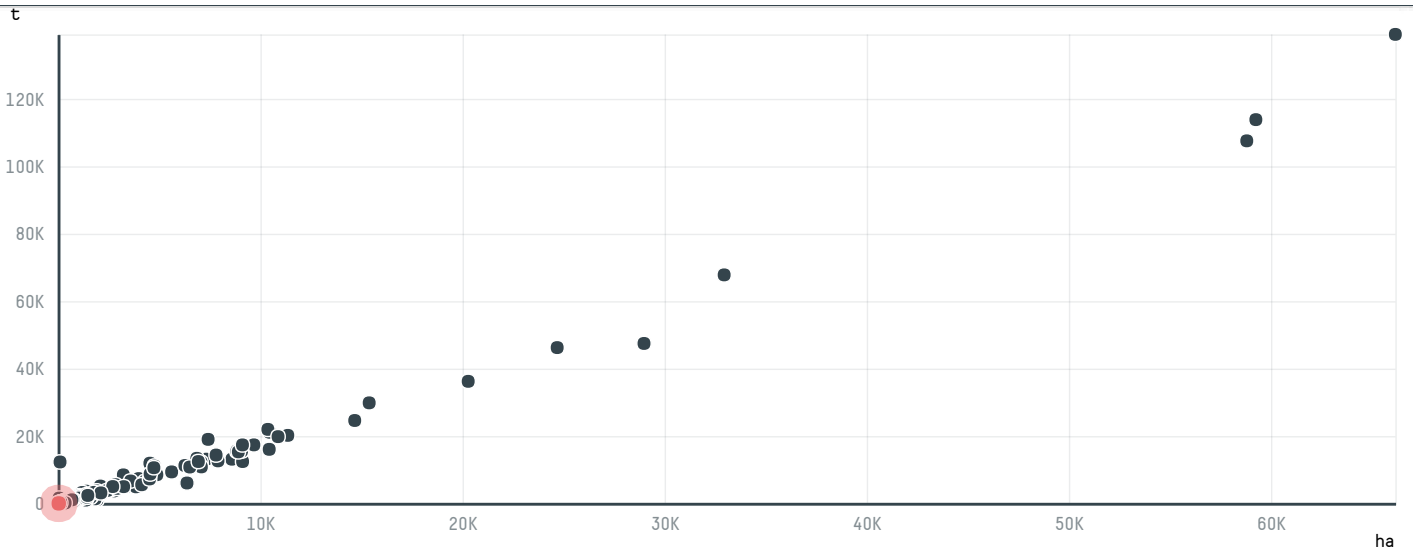

# trase

## EFICO N.V

ACTIVITY: **Importer**  
COMMODITY: **Coffee**  
COUNTRY: **Brazil**  
YEAR: **2016**

EFICO N.V was the 1203rd largest importer of coffee from BRAZIL in 2016, accounting for 38 tons. As an importer, EFICO N.V sources from 3 municipalities, or 0% of the coffee production municipalities. The main destination of the coffee imported by EFICO N.V is ITALY, accounting for 50% of the total.

### TOP DESTINATION COUNTRIES OF COFFEE IMPORTED BY EFICO N.V:

Trase is a partnership between

In collaboration with

and many other organizations and individuals.

Donors

[Terms of Use](#) · [Privacy policy](#) · [Cookie policy](#) · [Contact us](#)