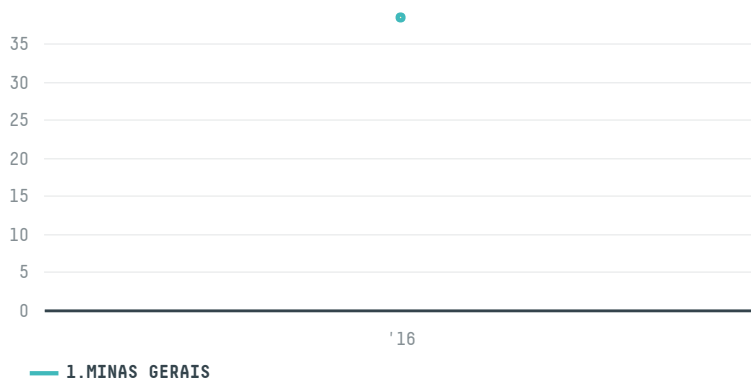

TOP DESTINATION COUNTRIES OF COFFEE IMPORTED BY EFICO N.V: