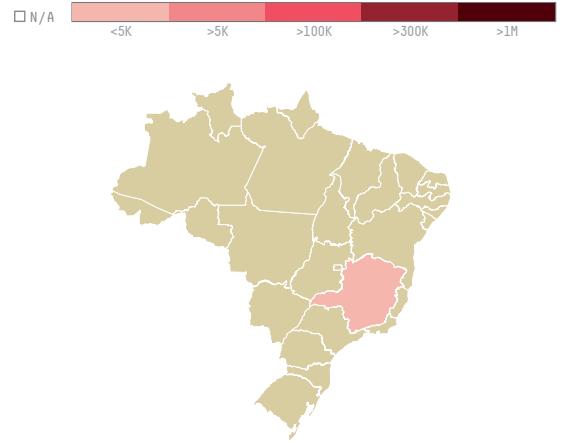

trase

A.K. ANADOLU KURUYEMISLERI GIDA OTO. INS. TEKS. ITH. IH

ACTIVITY COMMODITY COUNTRY YEAR
Importer **Coffee** **Brazil** **2016**

A.K. ANADOLU KURUYEMISLERI GIDA OTO. INS. TEKS. ITH. IH was the 1343rd largest importer of coffee from BRAZIL in 2016, accounting for 25 tons. As an importer, A.K. ANADOLU KURUYEMISLERI GIDA OTO. INS. TEKS. ITH. IH sources from 1 municipalities, or 0% of the coffee production municipalities. The main destination of the coffee imported by A.K. ANADOLU KURUYEMISLERI GIDA OTO. INS. TEKS. ITH. IH is TURKEY, accounting for 100% of the total.

TOP DESTINATION COUNTRIES OF COFFEE IMPORTED BY A.K. ANADOLU KURUYEMISLERI GIDA OTO. INS. TEKS. ITH. IH:

□ N/A <5K >5K >100K >300K >1M

COMPARING COMPANIES IMPORTING COFFEE FROM BRAZIL IN 2016

Trase is a partnership between