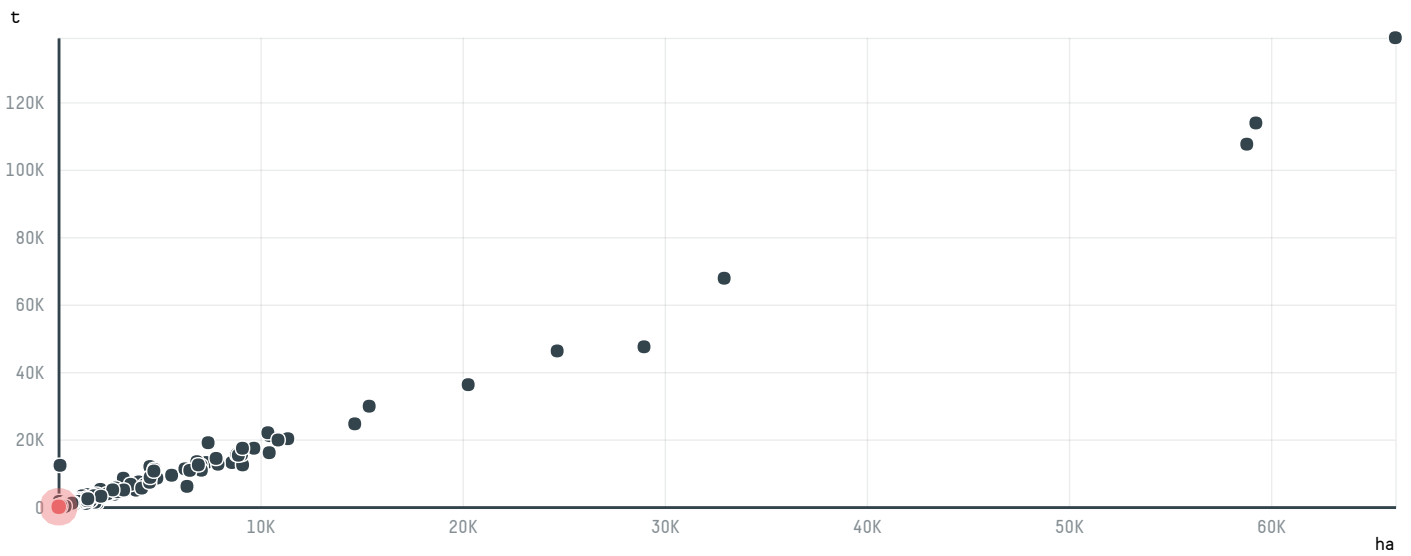

TOP DESTINATION COUNTRIES OF COFFEE IMPORTED BY A.K. ANADOLU KURUYEMISLERI GIDA OTO. INS. TEKS. ITH. IH:

□ N/A <5K >5K >100K >300K >1M

COMPARING COMPANIES IMPORTING COFFEE FROM BRAZIL IN 2016

Trase is a partnership between