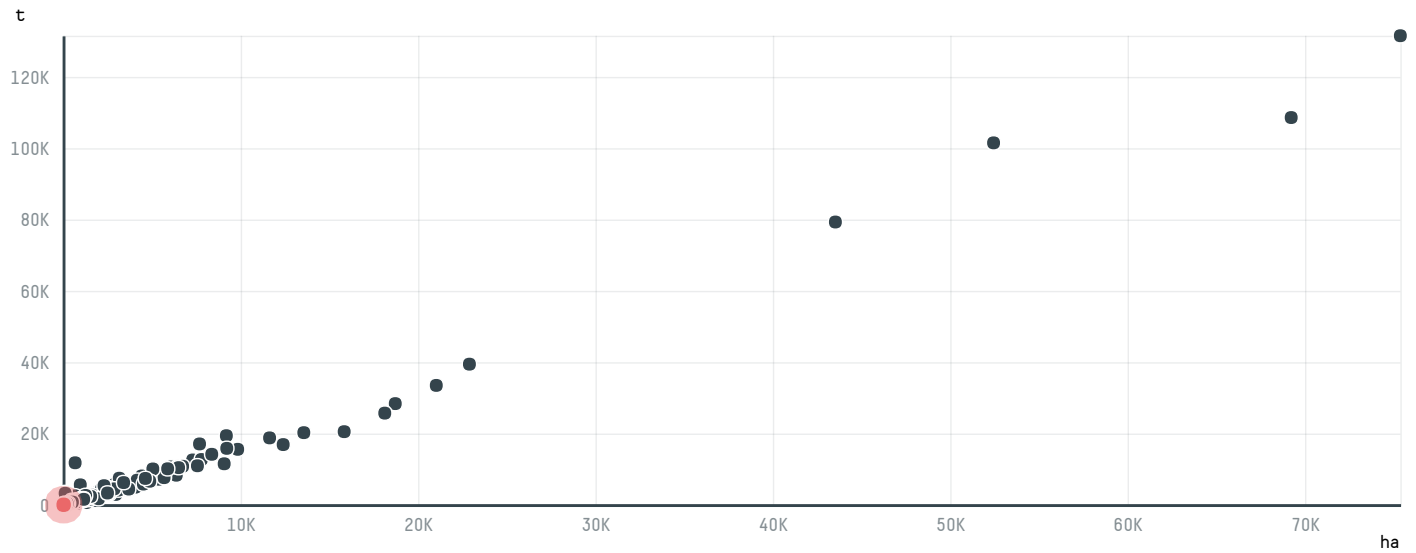

trase

ELHAYER GIDA SAN. VE TIC. LTD. STI

ACTIVITY COMMODITY COUNTRY YEAR
Importer **Coffee** **Brazil** **2017**

ELHAYER GIDA SAN. VE TIC. LTD. STI was the 1091st largest importer of coffee from BRAZIL in 2017, accounting for 26 tons. This is no change from the previous year. As an importer, ELHAYER GIDA SAN. VE TIC. LTD. STI sources from 1 municipalities, or 0% of the coffee production municipalities. The main destination of the coffee imported by ELHAYER GIDA SAN. VE TIC. LTD. STI is TURKEY, accounting for 100% of the total.

TOP DESTINATION COUNTRIES OF COFFEE IMPORTED BY ELHAYER GIDA SAN. VE TIC. LTD. STI:

COMPARING COMPANIES IMPORTING COFFEE FROM BRAZIL IN 2017

Trase is a partnership between

In collaboration with

and many other organizations and individuals.