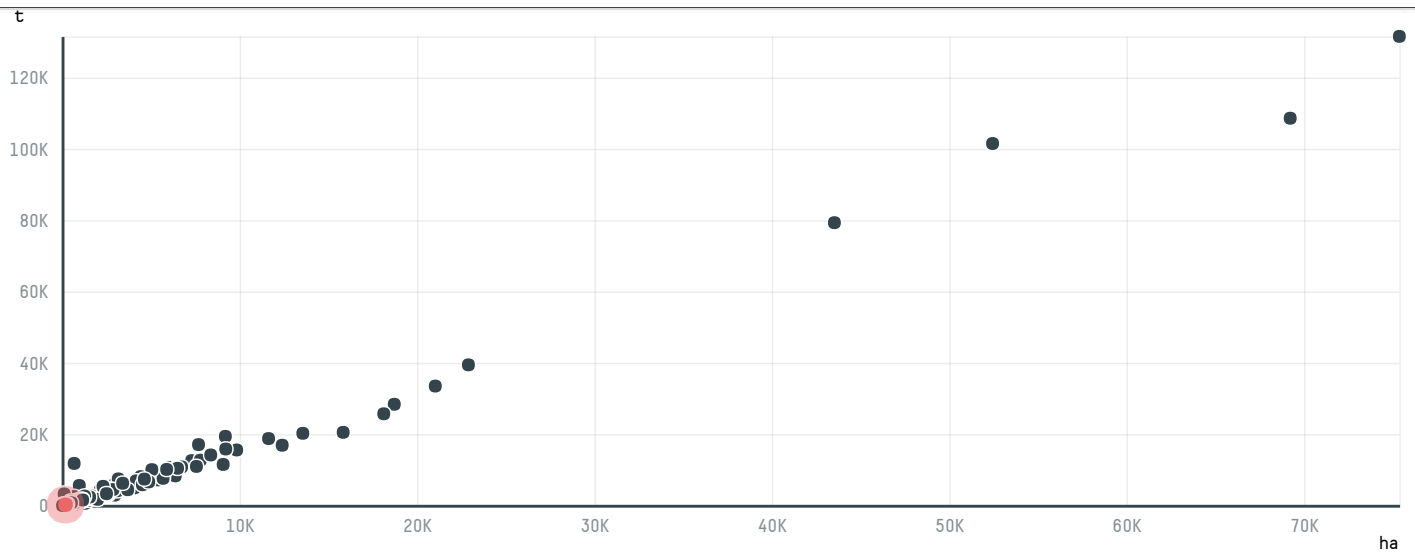

trase

ABDUL SIBAYI

ACTIVITY: **Importer**
COMMODITY: **Coffee**
COUNTRY: **Brazil**
YEAR: **2017**

ABDUL SIBAYI was the 478th largest importer of coffee from BRAZIL in 2017, accounting for 211 tons. This is no change from the previous year. As an importer, ABDUL SIBAYI sources from 1 municipalities, or 0% of the coffee production municipalities. The main destination of the coffee imported by ABDUL SIBAYI is SYRIA, accounting for 100% of the total.

TOP DESTINATION COUNTRIES OF COFFEE IMPORTED BY ABDUL SIBAYI:

Trase is a partnership between

In collaboration with

and many other organizations and individuals.

Donors

[Terms of Use](#) · [Privacy policy](#) · [Cookie policy](#) · [Contact us](#)