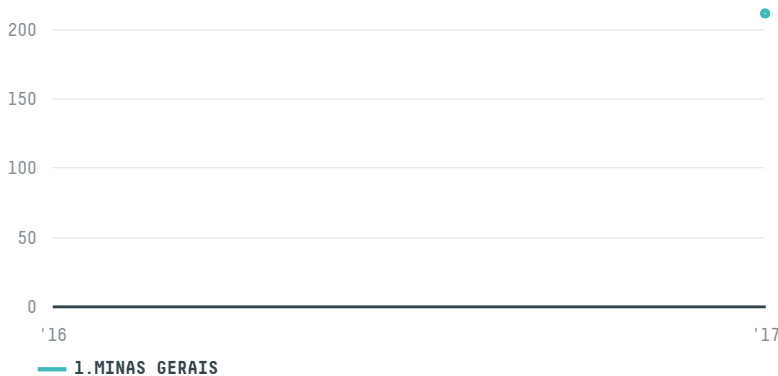

trase

ABDUL SIBAYI

ACTIVITY: **Importer**
COMMODITY: **Coffee**
COUNTRY: **Brazil**
YEAR: **2017**

ABDUL SIBAYI was the 478th largest importer of coffee from BRAZIL in 2017, accounting for 211 tons. This is no change from the previous year. As an importer, ABDUL SIBAYI sources from 1 municipalities, or 0% of the coffee production municipalities. The main destination of the coffee imported by ABDUL SIBAYI is SYRIA, accounting for 100% of the total.

TOP DESTINATION COUNTRIES OF COFFEE IMPORTED BY ABDUL SIBAYI:

Trase is a partnership between

In collaboration with

and many other organizations and individuals.

Donors

[Terms of Use](#) · [Privacy policy](#) · [Cookie policy](#) · [Contact us](#)