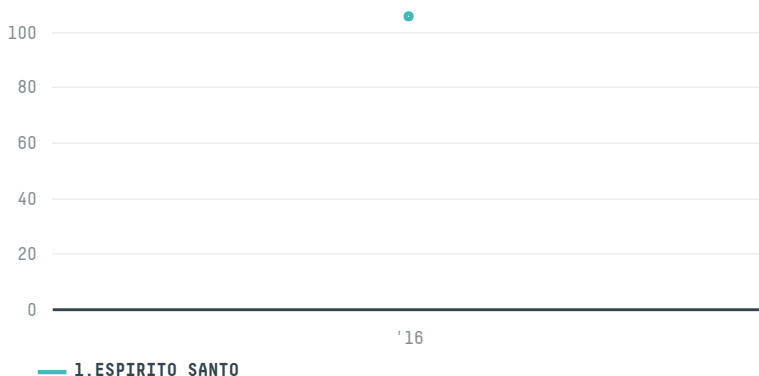

TOP DESTINATION COUNTRIES OF COFFEE IMPORTED BY AABD ELRAZAK SEBAHI: