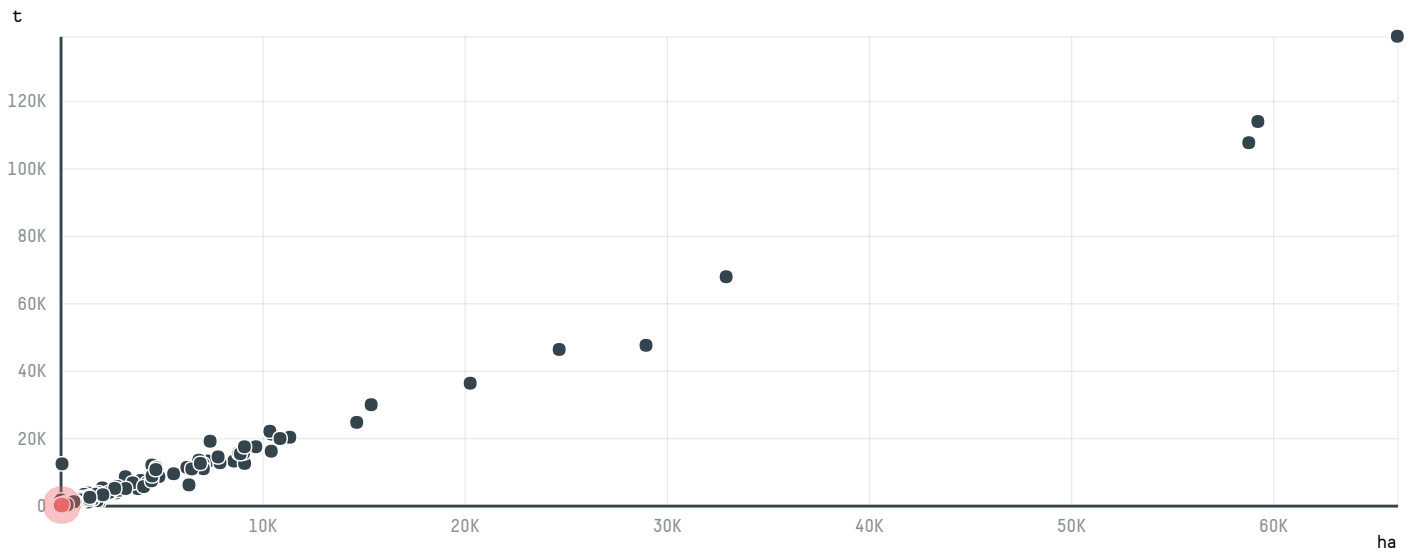

COMPARING COMPANIES IMPORTING COFFEE FROM BRAZIL IN 2016

Trase is a partnership between

In collaboration with

and many other organizations and individuals.

Donors

[Terms of Use](#) · [Privacy policy](#) · [Cookie policy](#) · [Contact us](#)