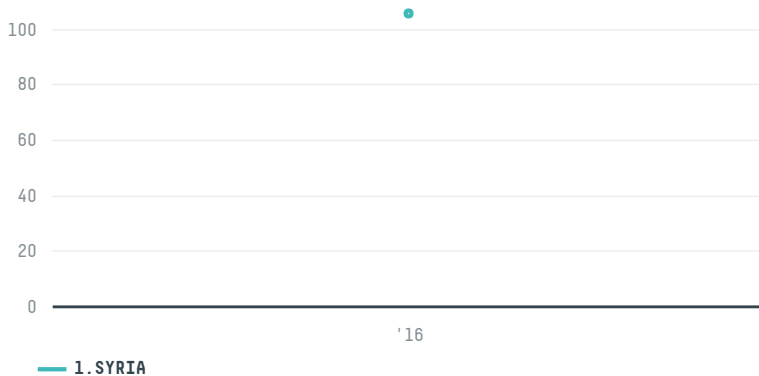

TOP DESTINATION COUNTRIES OF COFFEE IMPORTED BY AABD ELRAZAK SEBAHI: