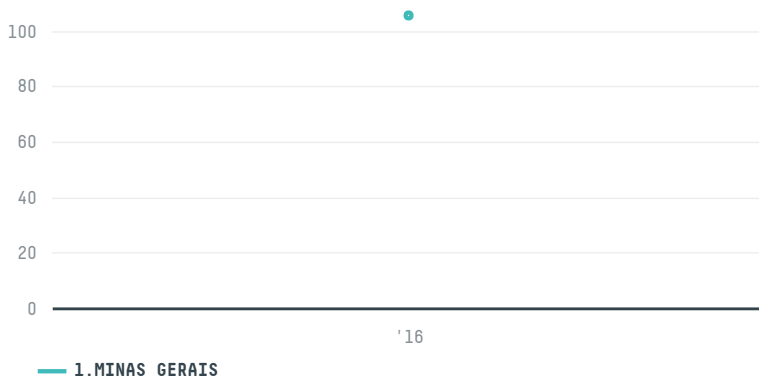

TOP DESTINATION COUNTRIES OF COFFEE IMPORTED BY WILD PLANT: