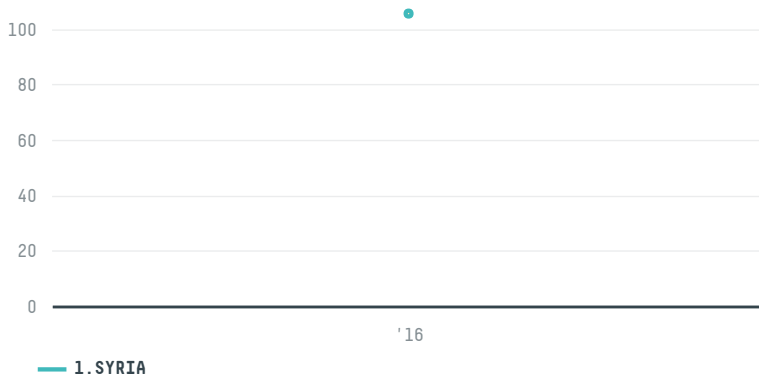

TOP DESTINATION COUNTRIES OF COFFEE IMPORTED BY WILD PLANT: