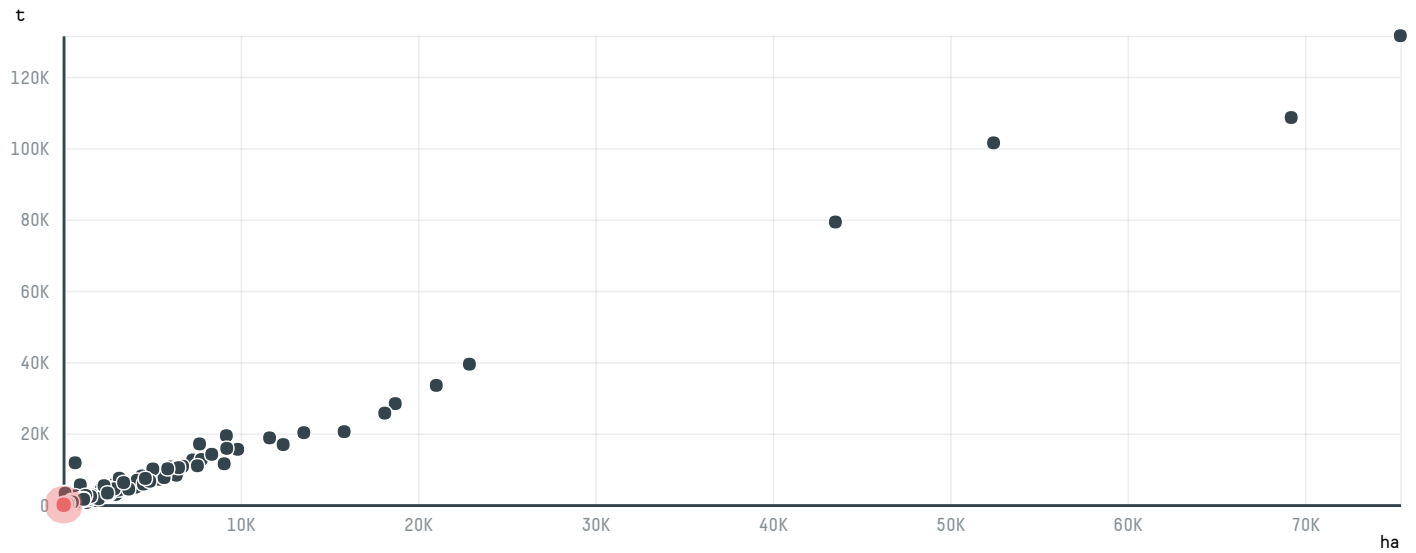

COMPARING COMPANIES IMPORTING COFFEE FROM BRAZIL IN 2017

Trase is a partnership between

In collaboration with

and many other organizations and individuals.

Donors

[Terms of Use](#) · [Privacy policy](#) · [Cookie policy](#) · [Contact us](#)