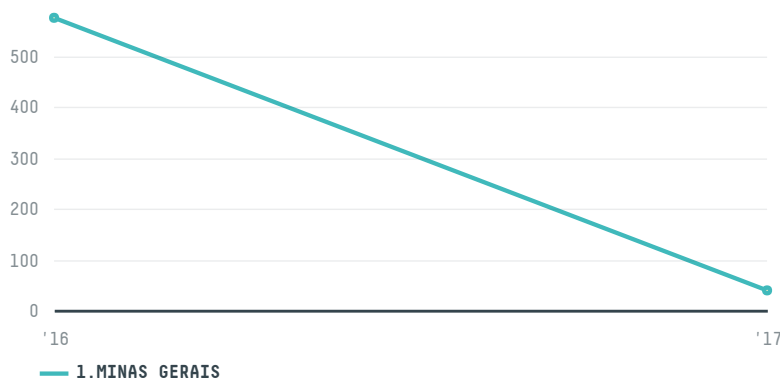

TOP DESTINATION COUNTRIES OF COFFEE IMPORTED BY SOCIETE ETS MICHEL NAJJAR S.A.L: