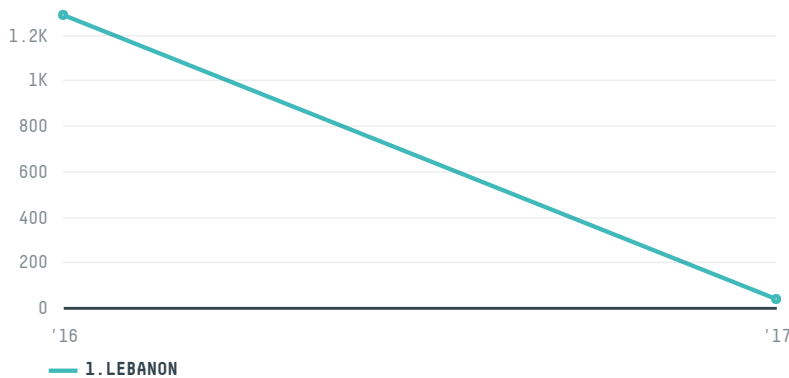

TOP DESTINATION COUNTRIES OF COFFEE IMPORTED BY SOCIETE ETS MICHEL NAJJAR S.A.L: