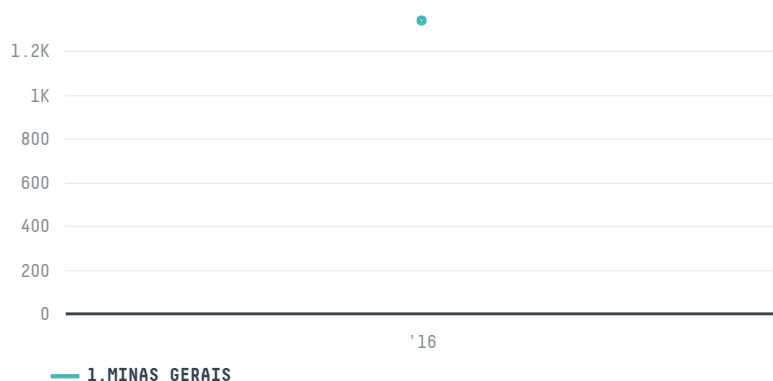

TOP DESTINATION COUNTRIES OF COFFEE IMPORTED BY HACOFOCO GMBH: