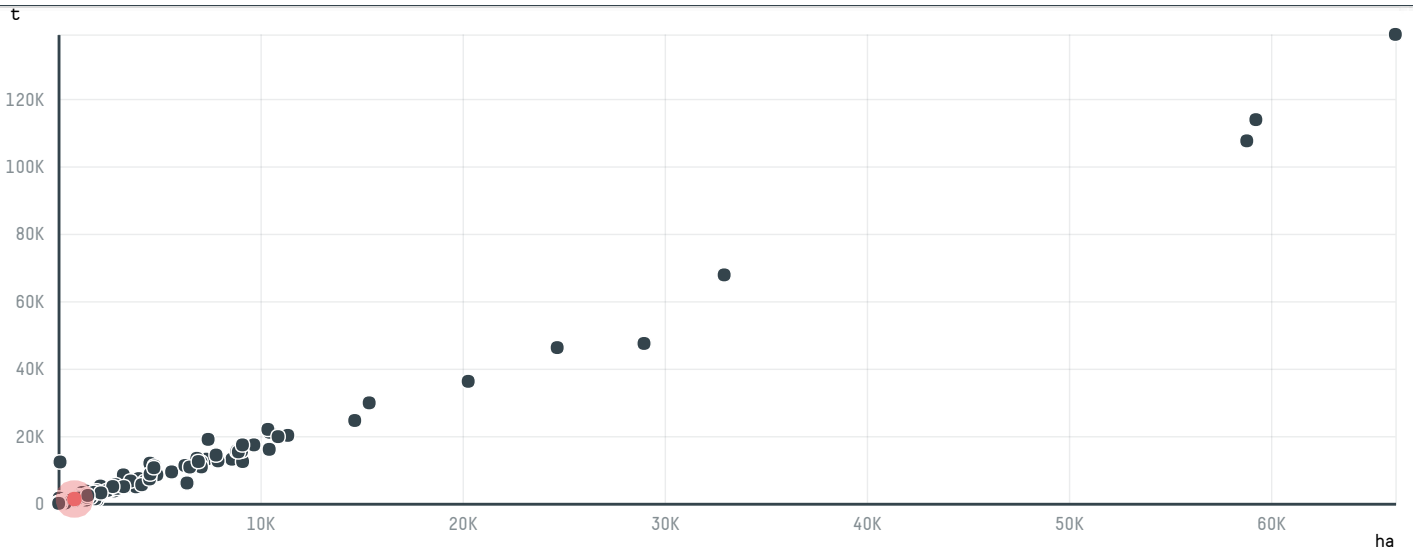

trase

HACOFOCO GMBH

ACTIVITY COMMODITY COUNTRY YEAR
Importer **Coffee** **Brazil** **2016**

HACOFOCO GMBH was the 144th largest importer of coffee from BRAZIL in 2016, accounting for 1 thousand tons. As an importer, HACOFOCO GMBH sources from 1 municipalities, or 0% of the coffee production municipalities. The main destination of the coffee imported by HACOFOCO GMBH is GERMANY, accounting for 100% of the total.

TOP DESTINATION COUNTRIES OF COFFEE IMPORTED BY HACOFOCO GMBH:

Trase is a partnership between

In collaboration with

and many other organizations and individuals.

Donors

[Terms of Use](#) · [Privacy policy](#) · [Cookie policy](#) · [Contact us](#)