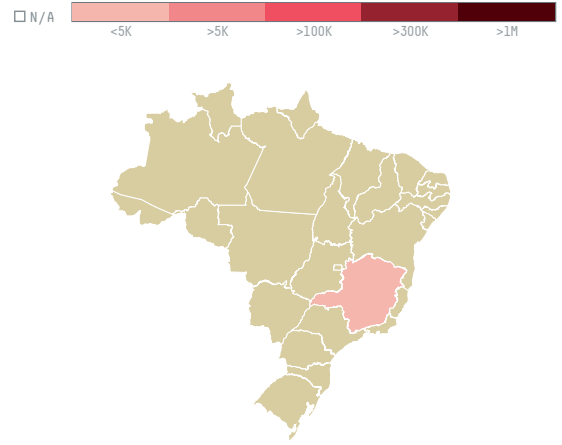

trase

ECOM AGROINDUSTRIAL CORP. LTD (EC- 081/16)

ACTIVITY COMMODITY COUNTRY YEAR
Importer **Coffee** **Brazil** **2016**

ECOM AGROINDUSTRIAL CORP. LTD (EC-081/16) was the 1057th largest importer of coffee from BRAZIL in 2016, accounting for 58 tons. As an importer, ECOM AGROINDUSTRIAL CORP. LTD (EC-081/16) sources from 1 municipalities, or 0% of the coffee production municipalities. The main destination of the coffee imported by ECOM AGROINDUSTRIAL CORP. LTD (EC-081/16) is UNITED STATES, accounting for 100% of the total.

TOP DESTINATION COUNTRIES OF COFFEE IMPORTED BY ECOM AGROINDUSTRIAL CORP. LTD (EC-081/16):

□ N/A <5K >5K >100K >300K >1M

COMPARING COMPANIES IMPORTING COFFEE FROM BRAZIL IN 2016

Trase is a partnership between