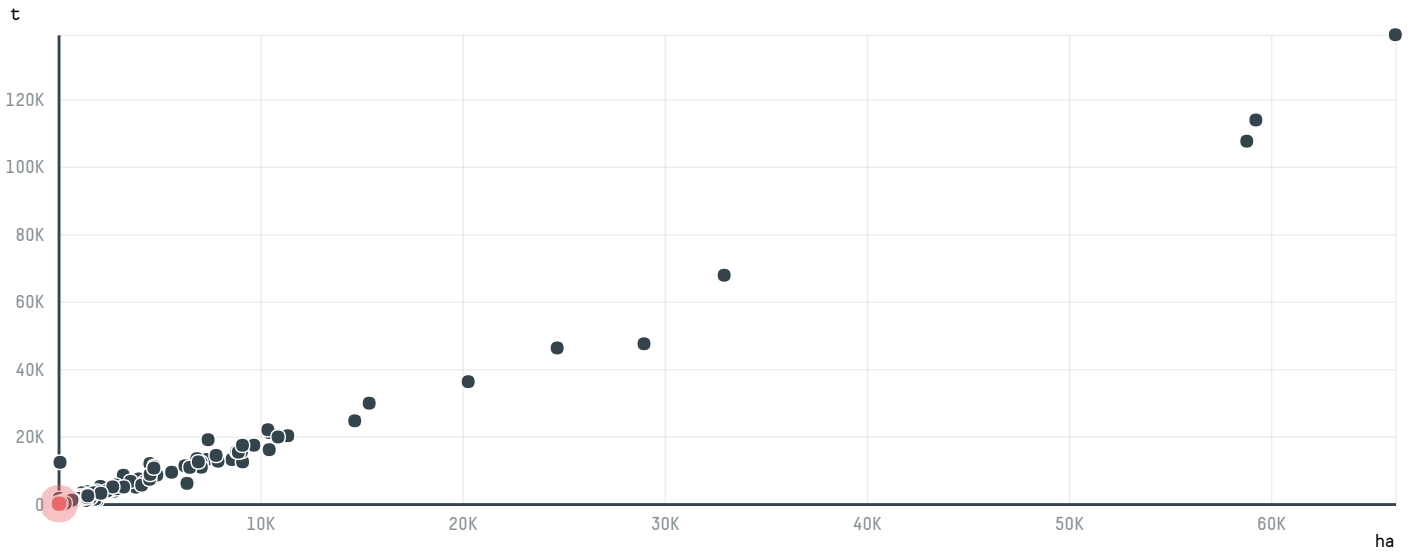

TOP DESTINATION COUNTRIES OF COFFEE IMPORTED BY ECOM AGROINDUSTRIAL CORP. LTD (EC-081/16):

□ N/A <5K >5K >100K >300K >1M

COMPARING COMPANIES IMPORTING COFFEE FROM BRAZIL IN 2016

Trase is a partnership between