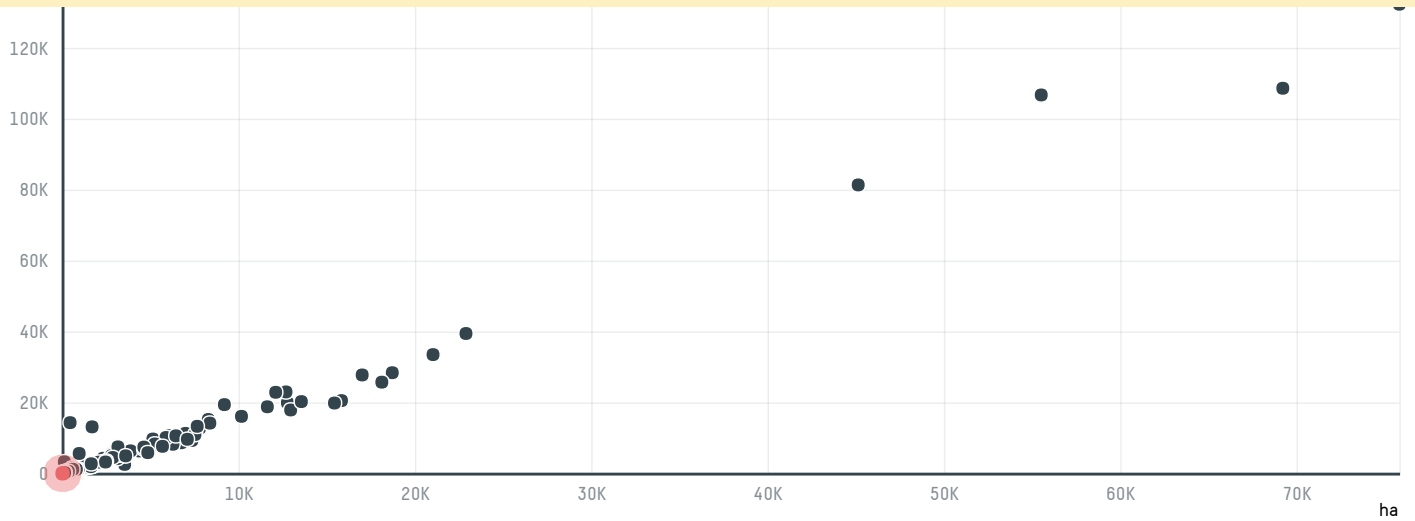

Trase is a partnership between

In close collaboration with many others.

[Click for more information about our partners and funders.](#)

Home

Resources

About

Supply Chains

Data Tools

Profiles

Logistics Maps

Downloads

Finance

Explore

Search

Watchlists

Methodology

FAQs

Insights

Yearbook

Collections

Publications

Sign up for our Newsletter

Enter your email...

[twitter link](#) [linkedin link](#)

[Terms of use](#) • [Privacy policy](#) • [Cookie policy](#)

[Gordon and Betty Moore Foundation](#)

[Norway's International Climate and Forest Initiative (NICFI)](#)

[Good growth partnership](#)