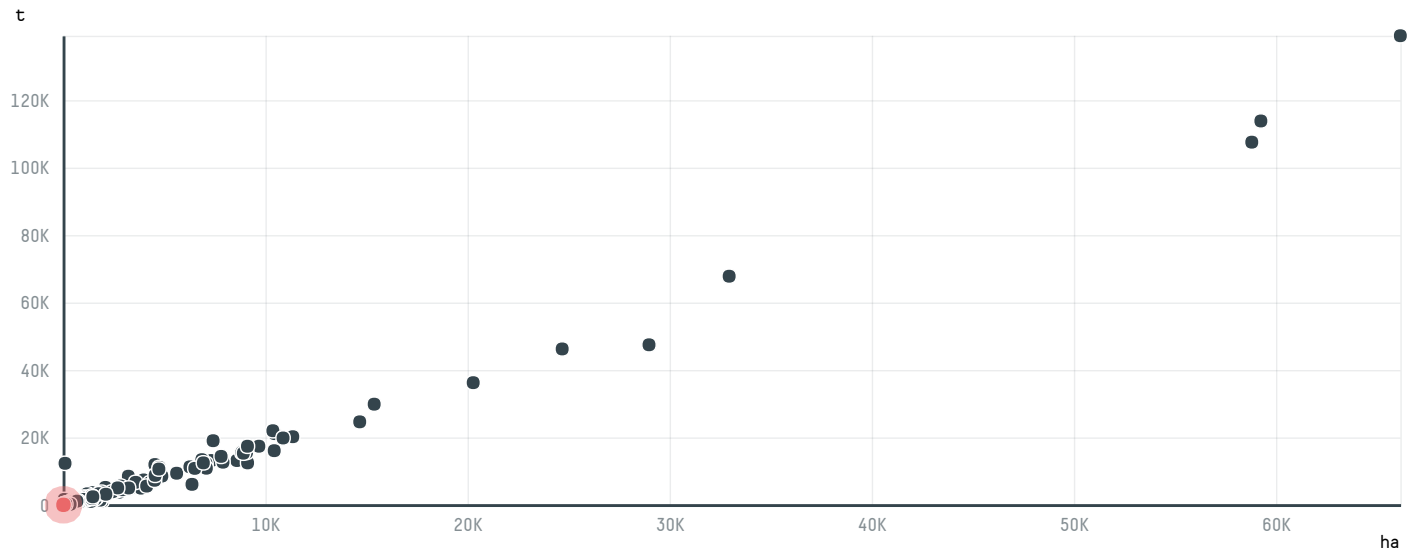

COMPARING COMPANIES IMPORTING COFFEE FROM BRAZIL IN 2016

Trase is a partnership between

In collaboration with

and many other organizations and individuals.

Donors

[Terms of Use](#) · [Privacy policy](#) · [Cookie policy](#) · [Contact us](#)