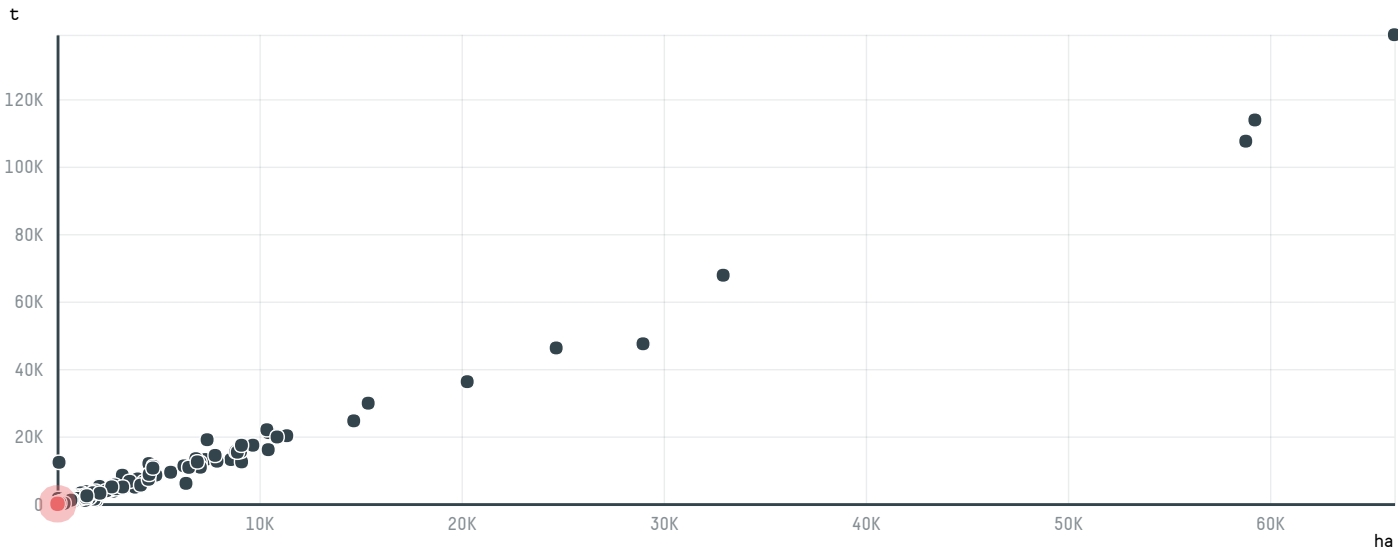

trase

MI COFFEE CORPORATION (EC-098/16)

ACTIVITY	COMMODITY	COUNTRY	YEAR
Importer	Coffee	Brazil	2016

MI COFFEE CORPORATION (EC-098/16) was the 1546th largest importer of coffee from BRAZIL in 2016, accounting for 15 tons. As an importer, MI COFFEE CORPORATION (EC-098/16) sources from 1 municipalities, or 0% of the coffee production municipalities. The main destination of the coffee imported by MI COFFEE CORPORATION (EC-098/16) is SOUTH KOREA, accounting for 100% of the total.

TOP DESTINATION COUNTRIES OF COFFEE IMPORTED BY MI COFFEE CORPORATION (EC-098/16):

□ N/A

COMPARING COMPANIES IMPORTING COFFEE FROM BRAZIL IN 2016

Trase is a partnership between

In collaboration with

and many other organizations and individuals.