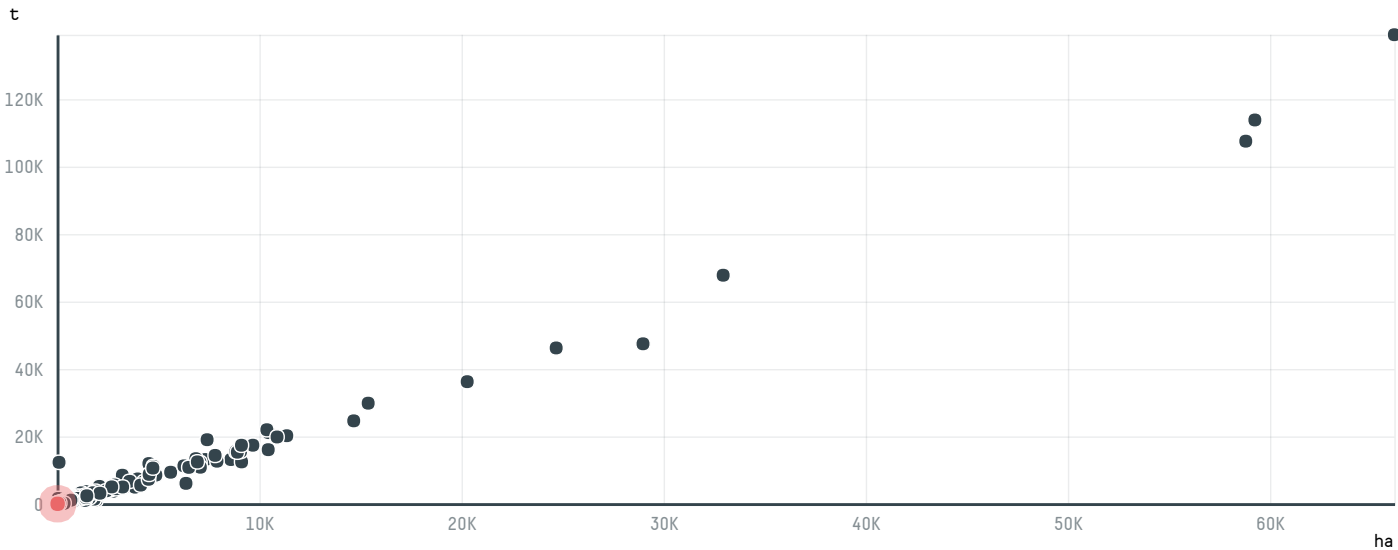

trase

MI COFFEE CORPORATION (EC-007/16)

ACTIVITY	COMMODITY	COUNTRY	YEAR
Importer	Coffee	Brazil	2016

MI COFFEE CORPORATION (EC-007/16) was the 1405th largest importer of coffee from BRAZIL in 2016, accounting for 21 tons. As an importer, MI COFFEE CORPORATION (EC-007/16) sources from 1 municipalities, or 0% of the coffee production municipalities. The main destination of the coffee imported by MI COFFEE CORPORATION (EC-007/16) is SOUTH KOREA, accounting for 100% of the total.

TOP DESTINATION COUNTRIES OF COFFEE IMPORTED BY MI COFFEE CORPORATION (EC-007/16):

□ N/A <5K >5K >100K >300K >1M

COMPARING COMPANIES IMPORTING COFFEE FROM BRAZIL IN 2016

Trase is a partnership between

In collaboration with