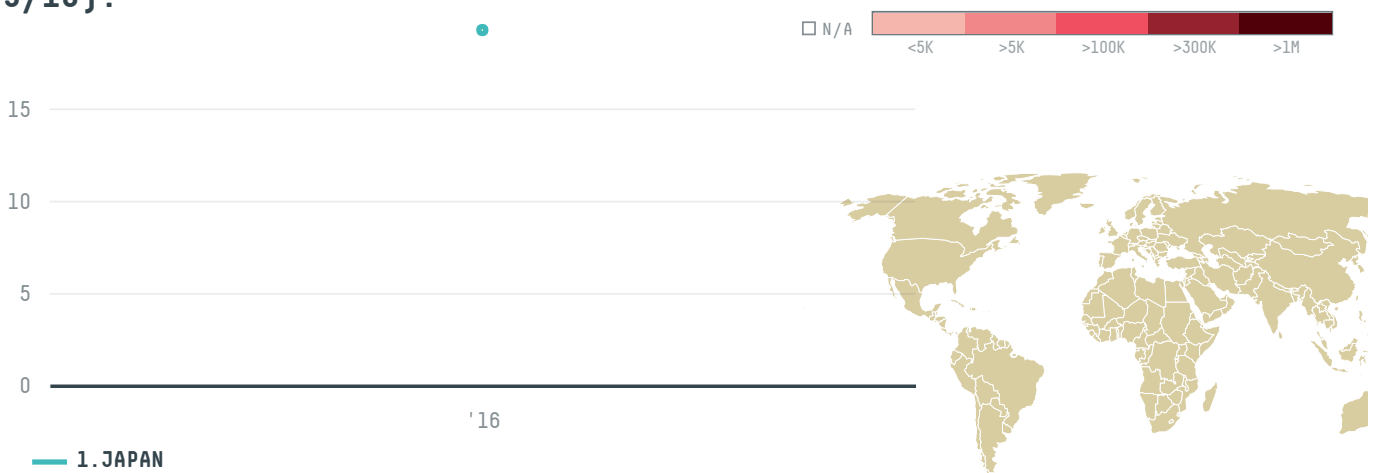

TOP DESTINATION COUNTRIES OF COFFEE IMPORTED BY WATARU & CO. LTD (EC- 009/16):

This website uses cookies to provide you with an improved user experience. By continuing to browse this site, you consent to the use of cookies and similar technologies. Please visit our [privacy policy](#) for further details.

I AGREE