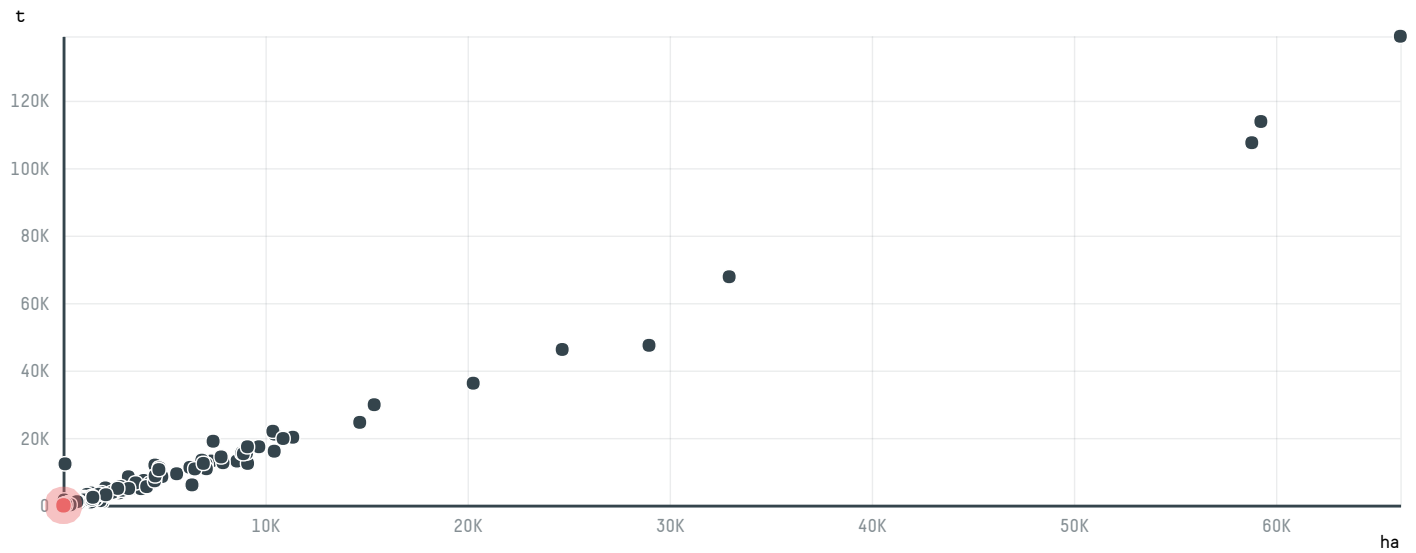

trase

ECOM JAPAN (EC-048/16)

ACTIVITY COMMODITY COUNTRY YEAR
Importer **Coffee** **Brazil** **2016**

ECOM JAPAN (EC-048/16) was the 1578th largest importer of coffee from BRAZIL in 2016, accounting for 11 tons. As an importer, ECOM JAPAN (EC-048/16) sources from 4 municipalities, or 1% of the coffee production municipalities. The main destination of the coffee imported by ECOM JAPAN (EC-048/16) is JAPAN, accounting for 100% of the total.

TOP DESTINATION COUNTRIES OF COFFEE IMPORTED BY ECOM JAPAN (EC-048/16):

COMPARING COMPANIES IMPORTING COFFEE FROM BRAZIL IN 2016

Trase is a partnership between

In collaboration with

and many other organizations and individuals.