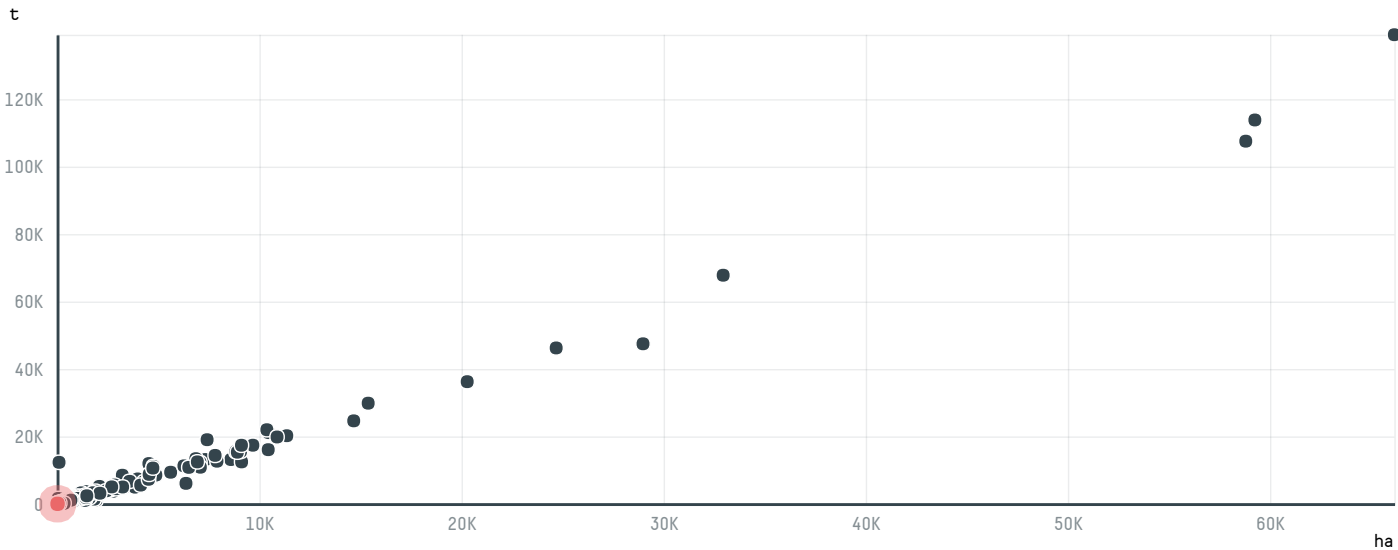

trase

INTERAMERICAN COFFEE CORP (EC-123/16)

ACTIVITY COMMODITY COUNTRY YEAR
Importer **Coffee** **Brazil** **2016**

INTERAMERICAN COFFEE CORP (EC-123/16) was the 1508th largest importer of coffee from BRAZIL in 2016, accounting for 16 tons. As an importer, INTERAMERICAN COFFEE CORP (EC-123/16) sources from 1 municipalities, or 0% of the coffee production municipalities. The main destination of the coffee imported by INTERAMERICAN COFFEE CORP (EC-123/16) is GERMANY, accounting for 100% of the total.

TOP DESTINATION COUNTRIES OF COFFEE IMPORTED BY INTERAMERICAN COFFEE CORP (EC-123/16):

□ N/A <5K >5K >100K >300K >1M

COMPARING COMPANIES IMPORTING COFFEE FROM BRAZIL IN 2016

Trase is a partnership between